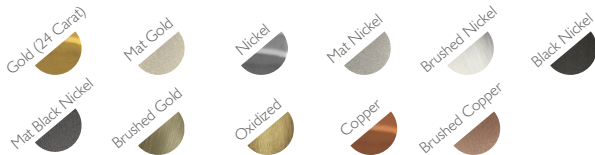

TPOLOGY | WALL LAMP

NAME | Triumph  
REF. | 9340.2

DIMENSIONS

Height: 85 cm Diameter: 11 cm

WEIGHT

Net Weight: 5,3kg Gross Weight: 7kg

LAMPS

Number: 2 Type: 40W max | G9

PACKING

Dimension: 83x12x19 cm

METAL FINISHING

Lacquered \\ Shine or mat \\ All RAL colours available

- CE - Products manufactured according the European norm of security EN 60 598-1.
- F - Products adjusted for instalation in surfaces normally inflammable.
- - Products of class II. The electric isolation is double or reinforced.
- ES - Products with the possibility of instalation of low-energy consumption bulbs.