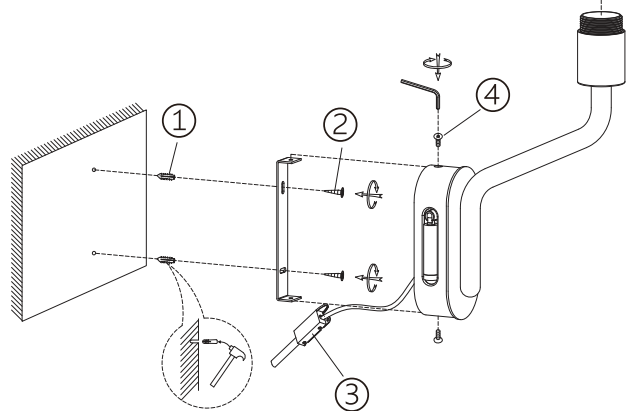

No incl. See
www.faro.es

24007-10 chrome+white
24007-11 chrome+beige
24007-12 chrome+black

24006-10 chrome+white
24006-11 chrome+beige
24006-12 chrome+black

TECHNICAL FEATURES

1 X E27 MAX 15W LED no incl. + Reader LED HIGH POWER 1W 2700K 90 lm CRI>80