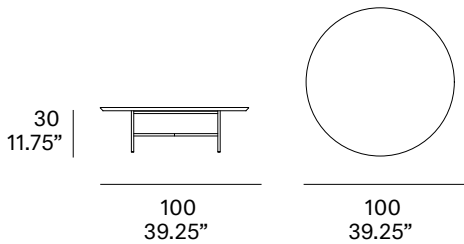

# Grada indoor Round coffee table / centro redondo

Lievore Altherr Molina, 2017/2021

T916

Tabletop made of solid wood from European oaks with 0.83" of section. Structure made of stainless steel tube, finished with polyester powder. The collection is also available in a lacquered version (MDF) and in European oak plywood. Delivered unassembled.

## Shipment details

Qty	1 coffee table (2 boxes)
Volume	0,22 m <sup>3</sup> / 7.8 ft <sup>3</sup>
Gross weight	22 kg / 48.5 lb
Net weight	15 kg / 33 lb
Box 1 - dimensions (approx.)	70 x 70 x 34 cm 27.5" x 27.5" x 13.5"
Box 2 - dimensions (approx.)	103 x 103 x 7 cm 40.5" x 40.5" x 2.75"
Item dimensions (width x depth x height)	100 x 100 x 30 cm 39.25" x 39.25" x 11.75"