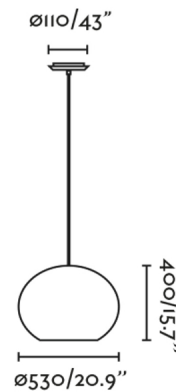

### General characteristics

Fixation	Ceiling
Type	I
IP	20
voltage	100V-240V
Hertz	50/60Hz
Cable meters	2000mm
Power	15W