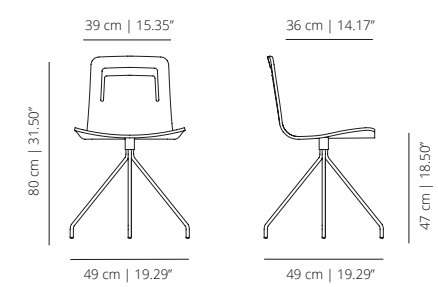

SWIVEL BASE - OPTIONS

KLGROR | KLGTXR
stained | lacquered