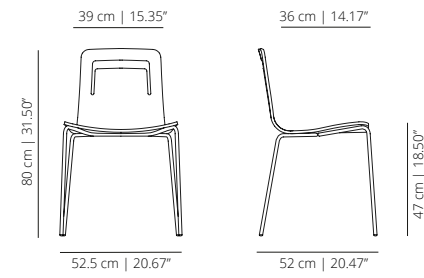

viccarbe

Klip

Designed by Victor Carrasco

Technical info - EN

FOUR METAL LEGS BASE - OPTIONS

KL4PROR | KL4PTXR
stained | lacquered

KL4PRO | KL4PTX
stained | lacquered

SWIVEL BASE - OPTIONS