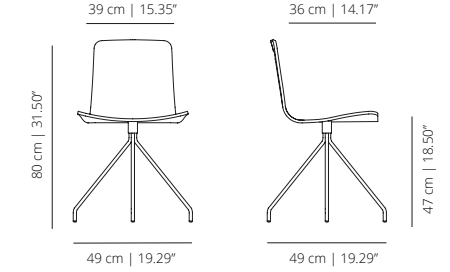

KLGROR | KLGTX
stained | lacquered