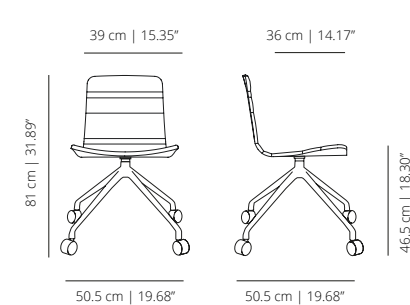

PYRAMID SWIVEL BASE WITH CASTERS - OPTIONS

KLPIRUROR | KLPIRUTX
stained | lacquered

KLPIRURO | KLPIRUTX
stained | lacquered

KLPIRUT
smooth upholstery

KLPIRUTS
soft upholstery

KLPIRUB
lined upholstery

KLPIRUROCR | KLPIRU_CR
stained with cushion | lacquered with cushion