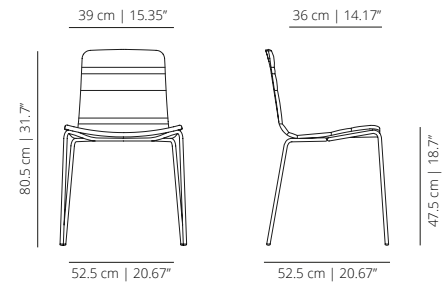

KL4PB
lined upholstery