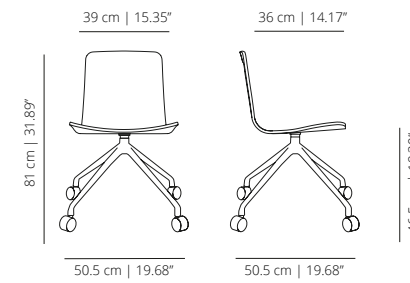

PYRAMID SWIVEL BASE WITH CASTERS - OPTIONS

KLPIRUROR | KLPIRUTX
stained | lacquered

KLPIRURO | KLPIRUTX
stained | lacquered

KLPIRUT
smooth upholstery

KLPIRUTS
soft upholstery

KLPIRUB
lined upholstery

KLPIRUROCR | KLPIRU_CR
stained with cushion | lacquered with cushion