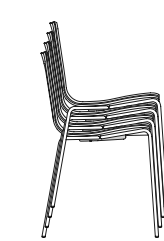

KLPIRUROC | KLPIRU_C
stained with cushion | lacquered with cushion

ACCESSORIES

KLBR arms

KLBR upholstered armrest

KL4P-PALA writing tablet

KLCO stacking protection pad

KLUN linking device for chairs

Linking device for chairs with four legs base.
Finish black.

KLCT trolley

 Available to transport chairs with four legs base. Trolley lacquered in black. The transport is possible for a maximum of 10 chairs simultaneously for models of plywood natural oak stained or lacquered and 4 chairs for upholstered models.