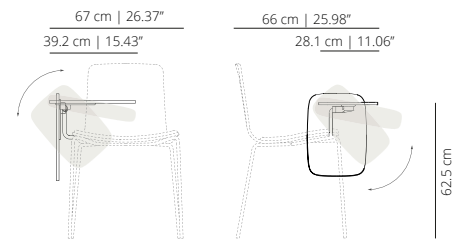

KL4P-PALA writing tablet