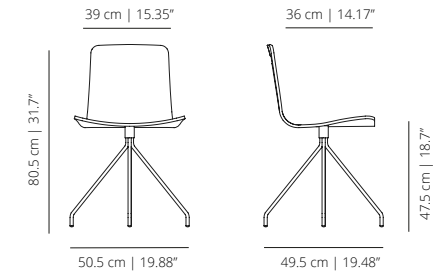

KLGT
smooth upholstery