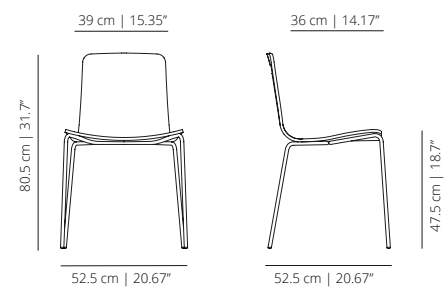

KL4PT
smooth upholstery