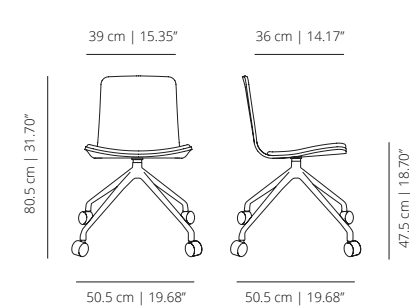

KLPIRUROC | KLPIRU_C
stained with cushion | lacquered with cushion