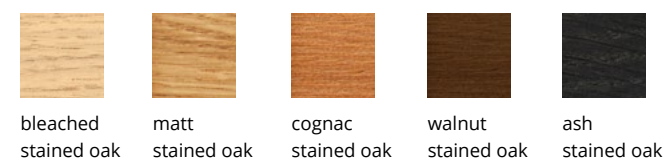

KLPIRUROC | KLPIRU_C
stained with cushion | lacquered with cushion

ACCESSORIES

KLBR arms

KLBR upholstered armrest

KL4P-PALA writing tablet

KLCO stacking protection pad

KLUN linking device for chairs

Linking device for chairs with four legs base.
Finish black.

FINISHES

SEAT OPTIONS

Check [upholstery](#) samples.

Lacquered

Stained Wood

STRUCTURE | ARMS

Powder coated

STRUCTURE | ARMS

Writing tablet

black
RAL 9005

TECHNICAL INFO

Seat options:

Stained/lacquered with handle – Curved oak plywood stained or curved beech plywood lacquered in the finishes of our collection, with the handle in the back.

Stained / Lacquered without handle – Curved oak plywood stained or curved beech plywood lacquered in the finishes of our collection, without handle in the back.

Smooth upholstery – Plywood natural beech chair covered by expanded polyurethane foam, smooth upholstery.