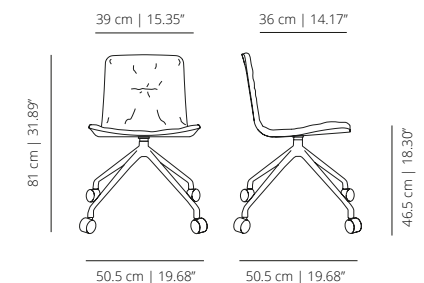

PYRAMID SWIVEL BASE WITH CASTERS - OPTIONS

KLPIRUROR | KLPIRUTX
stained | lacquered

KLPIRURO | KLPIRUTX
stained | lacquered

KLPIRUT
smooth upholstery

KLPIRUTS
soft upholstery

KLPIRUB
lined upholstery

KLPIRUROCR | KLPIRU_CR
stained with cushion | lacquered with cushion