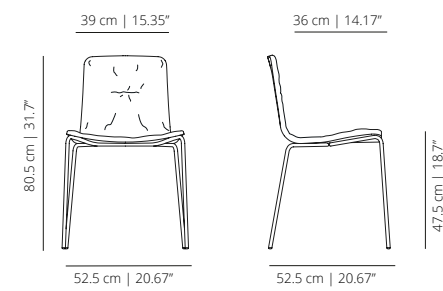

KL4PTS
soft upholstery