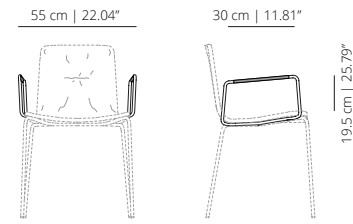

KLPIRUROC | KLPIRU_C
stained with cushion | lacquered with cushion

ACCESSORIES

KLBR arms

KLBR upholstered armrest

KL4P-PALA writing tablet

KLCO stacking protection pad

KLUN linking device for chairs

Linking device for chairs with four legs base.
Finish black.