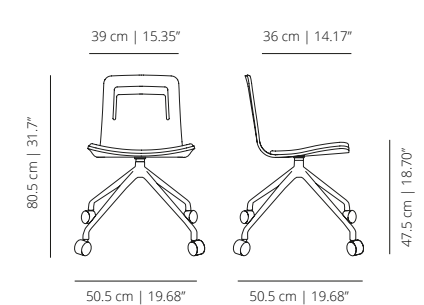

PYRAMID SWIVEL BASE WITH CASTERS - OPTIONS

KLPIRUROR | KLPIRUTX
stained | lacquered

KLPIRURO | KLPIRUTX
stained | lacquered

KLPIRUT
smooth upholstery

KLPIRUTS
soft upholstery

KLPIRUB
lined upholstery

KLPIRUROCR | KLPIRU_CR
stained with cushion | lacquered with cushion