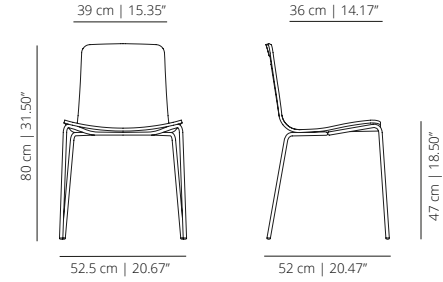

viccarbe

Klip

Designed by Victor Carrasco

Technical info - EN

FOUR METAL LEGS BASE - OPTIONS

KL4PROR | KL4PTXR
stained | lacquered

KL4PRO | KL4PTX
stained | lacquered

SWIVEL BASE - OPTIONS