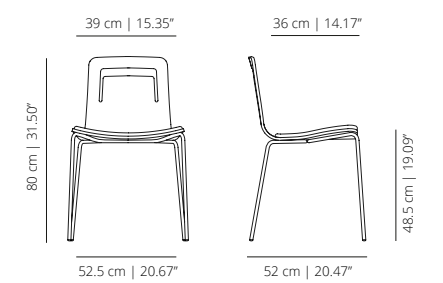

KL4PROCR | KL4P_CR
stained with cushion | lacquered with cushion