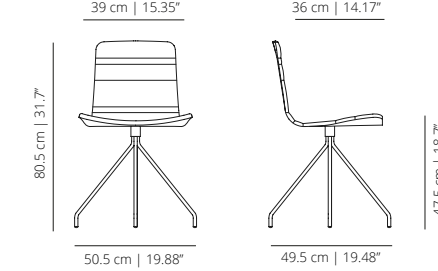

KLGB
lined upholstery