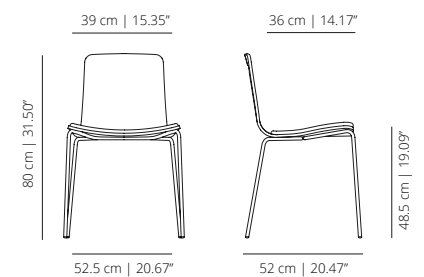

KL4PROC | KL4P_C
stained with cushion | lacquered with cushion