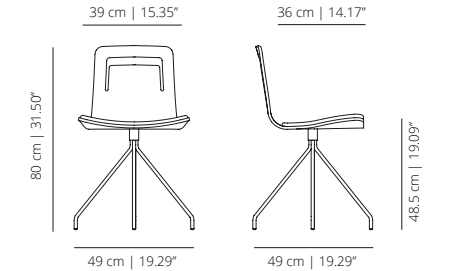

KLGROCR | KLG1CR
stained with cushion | lacquered with cushion