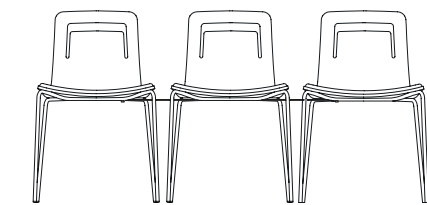

KLPIRUROC | KLPIRU_C
stained with cushion | lacquered with cushion

ACCESSORIES

KLBR arms

KLBR upholstered armrest

KL4P-PALA writing tablet

KLCO stacking protection pad

KLUN linking device for chairs

Linking device for chairs with four legs base.
Finish black.

KLCT trolley

 Available to transport chairs with four legs base. Trolley lacquered in black. The transport is possible for a maximum of 10 chairs simultaneously for models of plywood natural oak stained or lacquered and 4 chairs for upholstered models.