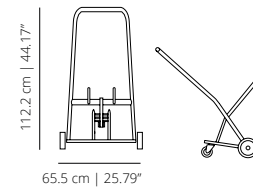

KLCT trolley

 Available to transport chairs with four legs base. Trolley lacquered in black. The transport is possible for a maximum of 10 chairs simultaneously for models of plywood natural oak stained or lacquered and 4 chairs for upholstered models.