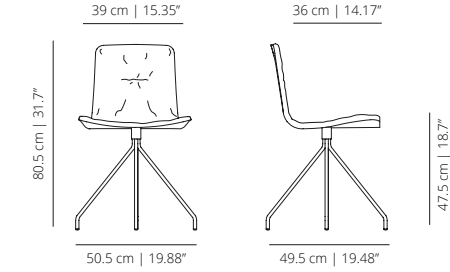

KLGTs
soft upholstery