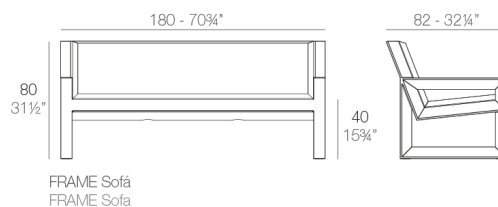

FINISHES

BASIC

Ref. 54095

Matt Polyethylene

- ☐ WHITE
- ☐ BLACK
- ☐ STEEL
- ☐ RED
- ☐ PISTACHIO
- ☐ ORANGE
- ☐ KHAKI
- ☐ NAVY
- ☐ TAUPE
- ☐ PLUM