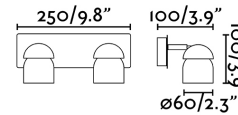

## COCO White wall lamp 2L

Ref. 40664

Collection of wall lamps created by Faro Lab. COCO has a fun design, and different finishes and versions. This white wall lamp with two lights and manufactured in steel can be pointed 350° on its horizontal axis and 90° on its vertical axis, making it ideal to adapt to each space and need.

### Specifications

<b>Bulb:</b>	2xGU10 MAX 8W LED
<b>Bulb included:</b>	No
<b>Transformer:</b>	
<b>Transformer included:</b>	No
<b>Voltage:</b>	100-240V
<b>IP:</b>	20
<b>Class:</b>	I
<b>Material:</b>	Steel and ABS
<b>Designer:</b>	FARO TEAM
<b>Length:</b>	250 mm
<b>Net Width:</b>	100 mm
<b>Height:</b>	100 mm
<b>Volume:</b>	0.00312 m3