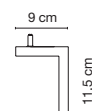

- Black
- White

LED 7W 350mA 3000K 520lm (included)

Table bracket

Wall bracket

Clamp

Range