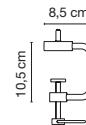

- Black
- White

LED 7W 350mA 3000K 520lm (included)

Table bracket

Wall bracket

Clamp

Range