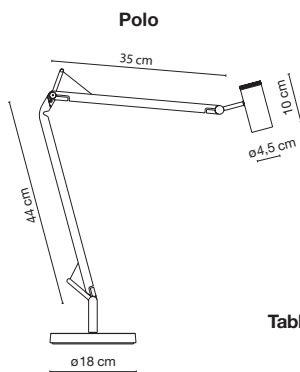

- Black
- White

LED 7W 350mA 3000K 520lm (included)

Table bracket

Wall bracket

Clamp

Range