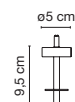

- Black
- White

LED 7W 350mA 3000K 520lm (included)

Table bracket

Wall bracket

Clamp

Range