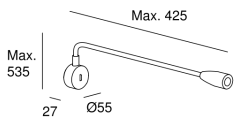

LUMINOTECHNIC FEATURES

Light source: LED CREE

CRI: 80

MacAdam steps: 3

Photobiological risk: RG2

UGR

UGR crosswise: 20.6

UGR lengthwise: 20.6