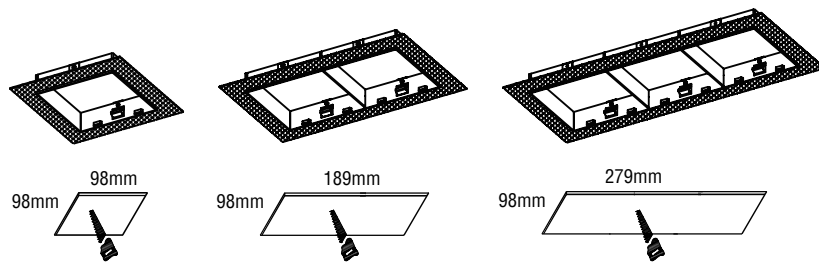

Downlight

Spotlight

Wall washer

Short snoot
(adjustable)

Fixed

Long snoot
(adjustable)

Trimless

Trim