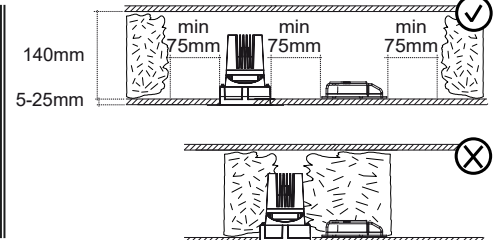

# DEEP

**TECHNICAL FEATURES - CARACTERÍSTICAS TÉCNICAS**

LED LIGHT SOURCE		IP23	355°	30°	
	DRIVER MBTS options see.faro.es		Available environment temperature -20°~40°C		

**1**

DEEP 60: Ø85mm  
DEEP 78: Ø105mm  
DEEP 90: Ø125mm

DEEP 60: 85X 85mm  
DEEP 78: 105X105mm  
DEEP 90: 125X125mm

**2**

**3**

**4**

**5**

DRIVER MBTS not incl. options see.faro.es

	110/240V AC	— DRIVER —	LED
	110/240V AC	—	LED

**6**