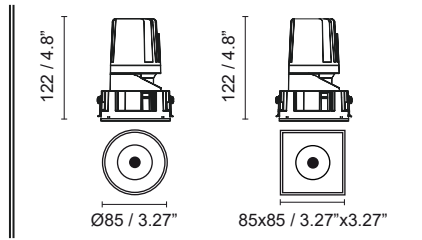

# DEEP

**TECHNICAL FEATURES - CARACTERÍSTICAS TÉCNICAS**

LED LIGHT SOURCE		IP23	355°	30°	
	DRIVER MBTS options see.faro.es		Available environment temperature -20°~40°C		

**1**

DEEP 60: Ø85mm  
DEEP 78: Ø105mm  
DEEP 90: Ø125mm

DEEP 60: 85X 85mm  
DEEP 78: 105X105mm  
DEEP 90: 125X125mm

**2**

**3**

**4**

**5**

DRIVER MBTS not incl. options see.faro.es

	110/240V AC	— DRIVER —	LED
	110/240V AC	—	LED

**6**