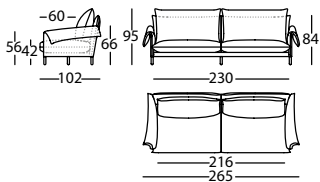

331.11.X.BS

ALPINO SOFA 265 BR SOLAPA
ALPINO SOFA 265 ARM W/FLAP
ALPINO CANAPE 265 BRAS RABAT

1,78 m³ / 1 Pack. / 96,0 kg