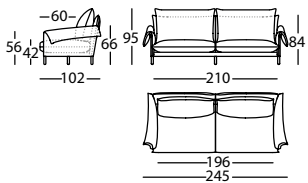

331.11.V.BS

ALPINO SOFA 245 BR SOLAPA
ALPINO SOFA 245 ARM W/FLAP
ALPINO CANAPE 245 BRAS RABAT

1,65 m³ / 1 Pack. / 89,0 kg