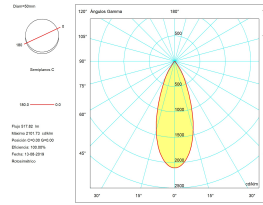

CRI: 80

MacAdam steps: 3

Photobiological risk: RG0

UGR

UGR crosswise: 18.9

UGR lengthwise: 18.9

UGR	
S=0.250	
Ceiling / cavity	0.7
Walls	0.5
Working Plane	0.2
Room dimensions	X=4H, Y=8H
UGR crosswise	18.9
UGR lengthwise	18.9