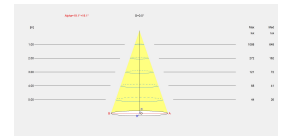

CRI: 80

MacAdam steps: 3

Photobiological risk: RG0

UGR

UGR crosswise: 18.9

UGR lengthwise: 18.9

UGR	
S=0.250	
Ceiling / cavity	0.7
Walls	0.5
Working Plane	0.2
Room dimensions	X=4H, Y=8H
UGR crosswise	18.9
UGR lengthwise	18.9