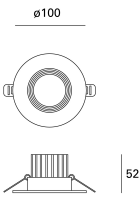

Base Ø100mm

TC-0501-BLA

Downlight IP54 Base Ø100mm LED 6.1W 3000K Blanco 518lm

TECHNICAL FEATURES

Power (W) : 6.1W

Total power consumption of light (W) : 7W

Real lumens : 518

Real lm/W : 74

Correlated Colour Temperature (CCT) : LED warm-white 3000K

Dimming protocol : ON-OFF

Lens / reflector angle : MEDIUM 38°

UGR : <=19

Structure material : Aluminium

Structure finish : Blanco

Diffuser material : Glass

VENTILATION FEATURES

Power used: 7W

Service value measurement standard: EN 60879:2019

LOGISTICS

Net weight (kg): 0.15

Packaged weight (kg): 0.22

Packaging: 100mm x 100mm x 75mm