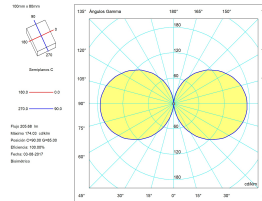

Diffuser material : Polycarbonate

Diffuser finish : Opal

Max. size of light bulb : 90/45 mm

Recommended light bulb : E27

LUMINOTECHNIC FEATURES

Lampholder: 1 x E27

VENTILATION FEATURES

Power used: 21W