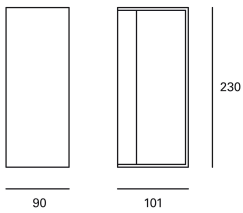

Ara Big

PX-0375-BLA

Wall fixture IP65 Ara Big E27 21W Blanco 206lm

TECHNICAL FEATURES

IP65 IK06

Power (W) : Max. power 21W

Voltage / frequency : 100-240V/50-60Hz

Total power consumption of light (W) : 21W

Warranty : 5 Years

Real lumens : 206

Resistant to marine environments : Yes

Real lm/W : 10

Energy efficiency : Light bulb not included

UGR : ≤ 22

Structure material : Polycarbonate + ABS

Structure finish : Blanco

Diffuser material : Polycarbonate

Diffuser finish : Opal

Max. size of light bulb : 90/45 mm

Recommended light bulb : E27

LUMINOTECHNIC FEATURES

Lampholder: 1 x E27

VENTILATION FEATURES

Power used: 21W

Service value measurement standard: EN 60879:2019

LOGISTICS

Net weight (kg): 0.56

Packaged weight (kg): 0.66

Packaging: 240mm x 95mm x 105mm

 16 Un