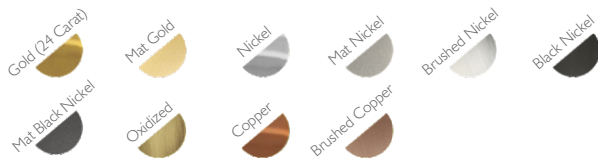

TYOLOGY | FLOOR LAMP

NAME | SAVOYE
REF. | 9581.1

DIMENSIONS

Height: 160cm Width: 25cm Depth: 90cm

WEIGHT

Net Weight: 8kg Gross Weight: 20kg

LAMPS

Number: 1 Type: 40W max | G9

PACKING

Dimension: 180x46x46cm

METAL FINISHING

Lacquered \\ Shine or mat \\ All RAL colours available

MARBLE

Other available marble \\ Under request

- CE - Products manufactured according the European norm of security EN 60 598-1.
- ▽ - Products adjusted for instalation in surfaces normally inflammable.
- - Products of class II. The electric isolation is double or reinforced.
- ⊞ - Products with the possibility of instalation of low-energy consumption bulbs.