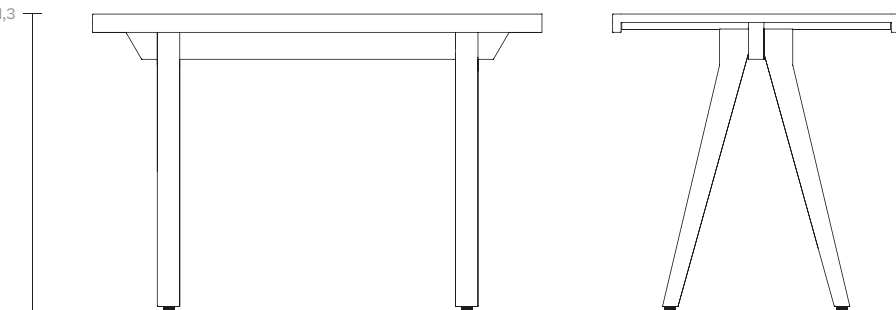

Vieques

Dining High Table

6 Guests 160 Alu Legs

by Patricia Urquiola

kettal

Dining High Table 6 Guests 160 Alu Legs

Designer
Patricia Urquiola

Collection
Vieques

Reference
KS4102900

1/2

Kettal Vieques is a collection characterised by the combination of an aluminium frame with a new and revolutionary three-dimensional fabric, Nido d'Ape, with exceptional technical features, created especially for this collection and exclusively for Kettal.

cm/inch

105/41,3

cm/inch

160/62,9

100/39,3

kettal

Dining High Table 6 Guests 160 Alu Legs

Designer
Patricia Urquiola