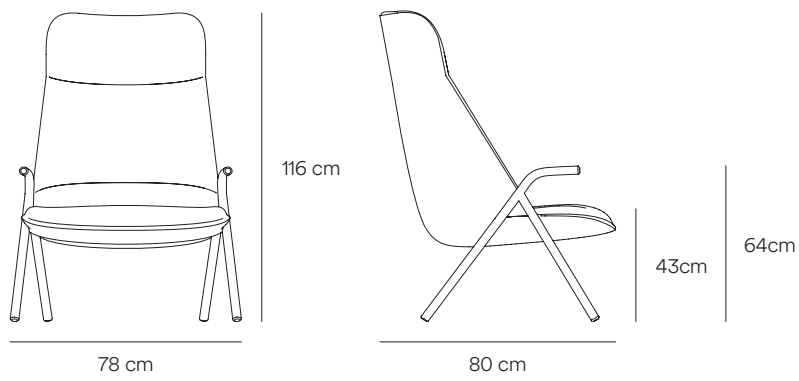

# Dins by Yonoh

Dins is an armchair where  
two opposite concepts are  
combined, that come together  
coexisting in a harmony of  
proportions.

# Teulat

Fact sheet

Low armchair with metal leg

High armchair with metal leg

Low armchair with wood leg

High armchair with wood leg