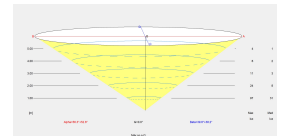

LUMINOTECHNIC FEATURES

Lampholder: 1 x E27

VENTILATION FEATURES

Power used: 60W

Service value measurement standard: EN 60879:2019

LOGISTICS

Net weight (kg): 0.9

Packaged weight (kg): 1.03

Packaging: 185mm x 80mm x 210mm