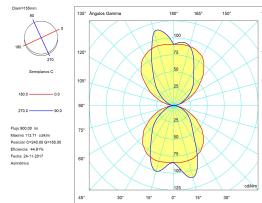

LUMINOTECHNIC FEATURES

Lampholder: 1 x E27

VENTILATION FEATURES

Power used: 60W

Service value measurement standard: EN 60879:2019

LOGISTICS

Net weight (kg): 0.9

Packaged weight (kg): 1.03

Packaging: 185mm x 80mm x 210mm