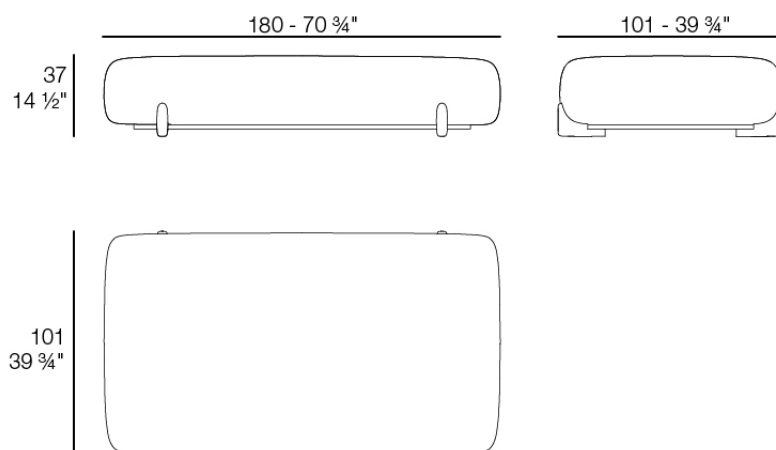

Weight: 32.1 Kg

MILOS Puff XL
MILOS Puff XL
Ref. 70014

Combinations

- 1 x 70002 Sofá Brazo Derecho XL - Sectional Sofa Right XL
- 1 x 70007 Sofá Módulo Central S - Sectional Sofa Armless S
- 1 x 70017 Mesa Centro 100 x 45 - Low Table 39 1/4 x 17 3/4"
- 1 x 70019 Mesa Centro 80 x 80 - Low Table 31 1/2 x 31 1/2"