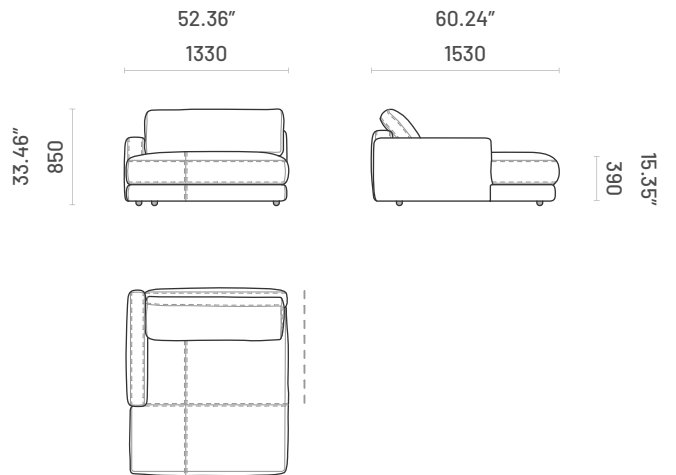

ED120.PF

Pouf with Arm End Module - Left Sided and Right Sided

ED90.CLG

Chaise Longue End Module - Left Sided and Right Sided

ED120.CLG

Chaise Longue End Module - Left Sided and Right Sided

ED90.CLF

Chaise Longue End Module - Left Sided and Right Sided

ED120.CLF

Chaise Longue End Module - Left Sided and Right Sided

ED90.C

Corner Module

ED90.CF

Armchair

ED120.CF

Armchair