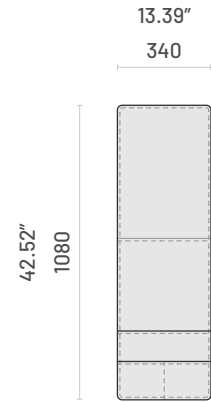

ED.MA.S

Side Table Freestanding or End Module

ED.HR

Headrest Accessory

ED.PR

Magazine Rack Accessory

SUITABLE FOR BOTH THE WIDE ARM AND NARROW ARM VERSIONS OF THE EDWARD SOFA SYSTEM AS WELL AS OTHER SOFA MODELS