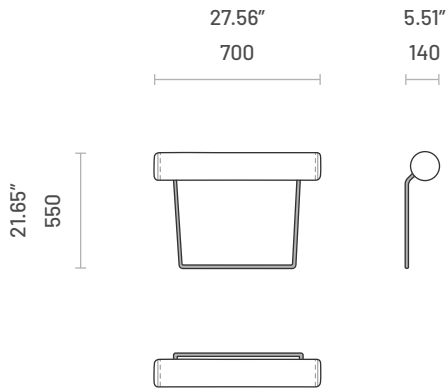

ED.HR

Headrest Accessory