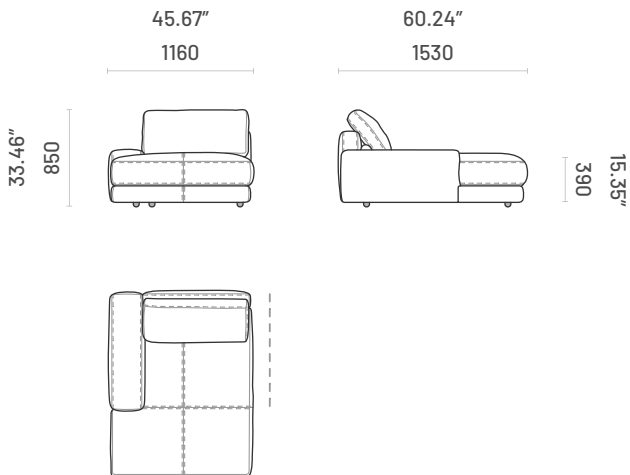

ED90.P  
Pouf Central Module

ED120.P  
Pouf Central Module

ED90.PG

Pouf with Armrest End Module - Left Sided and Right Sided

ED120.PG

Pouf with Armrest End Module - Left Sided and Right Sided

ED90.PF

Pouf with Arm End Module - Left Sided and Right Sided

ED120.PF

Pouf with Arm End Module - Left Sided and Right Sided

ED90.CLG

Chaise Longue End Module - Left Sided and Right Sided

ED120.CLG

Chaise Longue End Module - Left Sided and Right Sided

ED90.CLF

Chaise Longue End Module - Left Sided and Right Sided