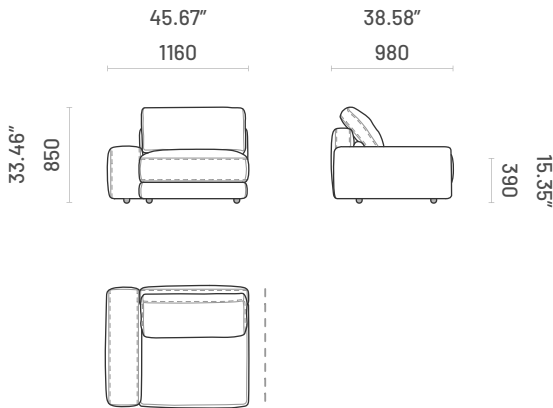

Specifications

ED90.BG

End Module - Left Sided and Right Sided