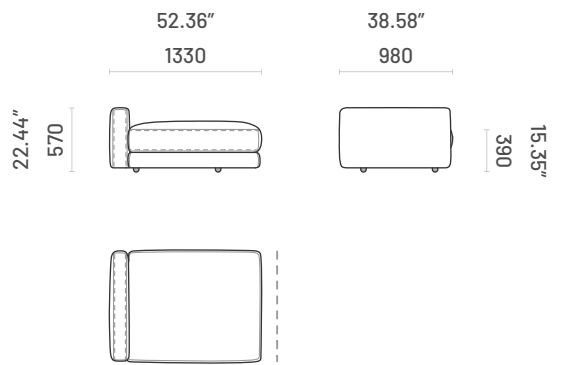

ED90.P  
Pouf Central Module

ED120.P  
Pouf Central Module

ED90.PG

Pouf with Armrest End Module - Left Sided and Right Sided

ED120.PG

Pouf with Armrest End Module - Left Sided and Right Sided

ED90.PF

Pouf with Arm End Module - Left Sided and Right Sided

ED120.PF

Pouf with Arm End Module - Left Sided and Right Sided

ED90.CLG

Chaise Longue End Module - Left Sided and Right Sided

ED120.CLG

Chaise Longue End Module - Left Sided and Right Sided

ED90.CLF

Chaise Longue End Module - Left Sided and Right Sided