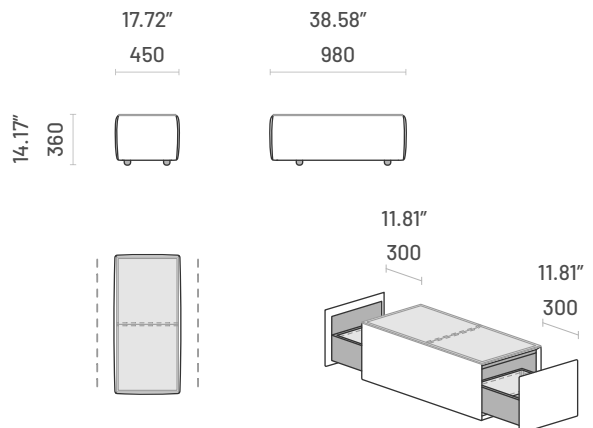

ED.MA.S

Side Table Freestanding or End Module