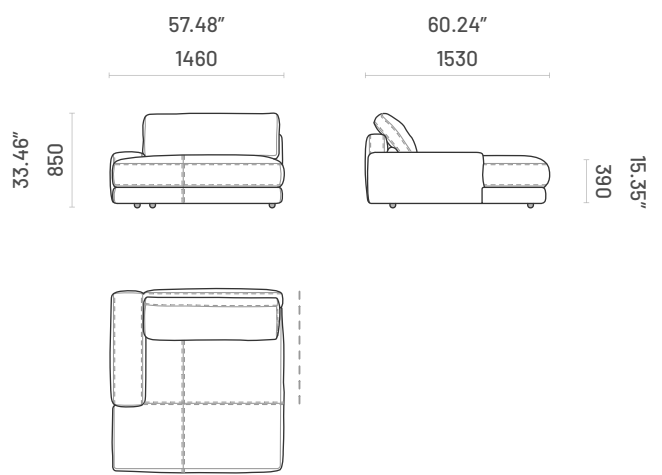

ED120.PF

Pouf with Arm End Module - Left Sided and Right Sided

ED90.CLG

Chaise Longue End Module - Left Sided and Right Sided

ED120.CLG

Chaise Longue End Module - Left Sided and Right Sided

ED90.CLF

Chaise Longue End Module - Left Sided and Right Sided

ED120.CLF

Chaise Longue End Module - Left Sided and Right Sided

ED90.C

Corner Module

ED90.CF

Armchair

ED120.CF

Armchair