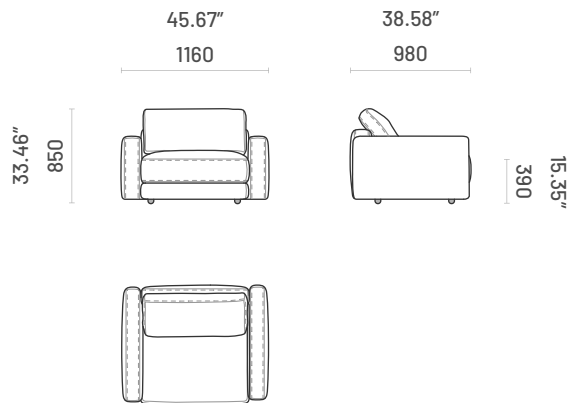

ED120.PF

Pouf with Arm End Module - Left Sided and Right Sided

ED90.CLG

Chaise Longue End Module - Left Sided and Right Sided

ED120.CLG

Chaise Longue End Module - Left Sided and Right Sided

ED90.CLF

Chaise Longue End Module - Left Sided and Right Sided

ED120.CLF

Chaise Longue End Module - Left Sided and Right Sided

ED90.C

Corner Module

ED90.CF

Armchair

ED120.CF

Armchair

ED.MA.S

Side Table Freestanding or End Module

ED.HR

Headrest Accessory

ED.PR

Magazine Rack Accessory

SUITABLE FOR BOTH THE WIDE ARM AND NARROW ARM VERSIONS OF THE EDWARD SOFA SYSTEM AS WELL AS OTHER SOFA MODELS