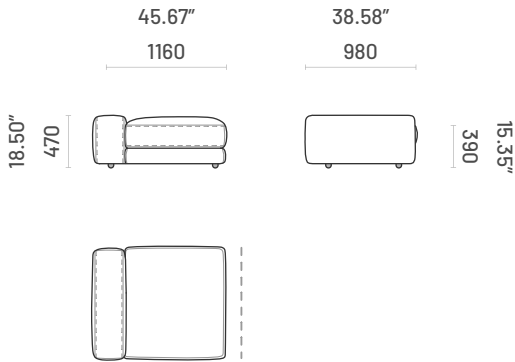

ED90.P  
Pouf Central Module

ED120.P  
Pouf Central Module

ED90.PG

Pouf with Armrest End Module - Left Sided and Right Sided

ED120.PG

Pouf with Armrest End Module - Left Sided and Right Sided

ED90.PF

Pouf with Arm End Module - Left Sided and Right Sided

ED120.PF

Pouf with Arm End Module - Left Sided and Right Sided

ED90.CLG

Chaise Longue End Module - Left Sided and Right Sided

ED120.CLG

Chaise Longue End Module - Left Sided and Right Sided

ED90.CLF

Chaise Longue End Module - Left Sided and Right Sided