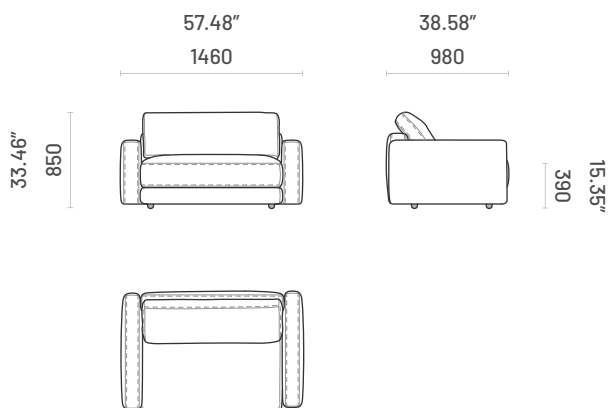

ED120.PF

Pouf with Arm End Module - Left Sided and Right Sided

ED90.CLG

Chaise Longue End Module - Left Sided and Right Sided

ED120.CLG

Chaise Longue End Module - Left Sided and Right Sided

ED90.CLF

Chaise Longue End Module - Left Sided and Right Sided

ED120.CLF

Chaise Longue End Module - Left Sided and Right Sided

ED90.C

Corner Module

ED90.CF

Armchair

ED120.CF

Armchair

ED.MA.S

Side Table Freestanding or End Module

ED.HR

Headrest Accessory

ED.PR

Magazine Rack Accessory

SUITABLE FOR BOTH THE WIDE ARM AND NARROW ARM VERSIONS OF THE EDWARD SOFA SYSTEM AS WELL AS OTHER SOFA MODELS