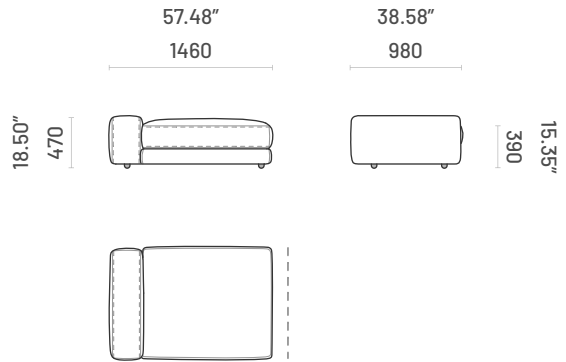

ED90.P  
Pouf Central Module

ED120.P  
Pouf Central Module

ED90.PG

Pouf with Armrest End Module - Left Sided and Right Sided

ED120.PG

Pouf with Armrest End Module - Left Sided and Right Sided

ED90.PF

Pouf with Arm End Module - Left Sided and Right Sided

ED120.PF

Pouf with Arm End Module - Left Sided and Right Sided

ED90.CLG

Chaise Longue End Module - Left Sided and Right Sided

ED120.CLG

Chaise Longue End Module - Left Sided and Right Sided

ED90.CLF

Chaise Longue End Module - Left Sided and Right Sided