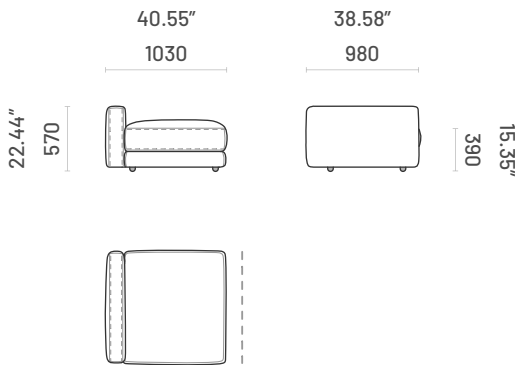

ED90.P  
Pouf Central Module

ED120.P  
Pouf Central Module

ED90.PG

Pouf with Armrest End Module - Left Sided and Right Sided

ED120.PG

Pouf with Armrest End Module - Left Sided and Right Sided

ED90.PF

Pouf with Arm End Module - Left Sided and Right Sided

ED120.PF

Pouf with Arm End Module - Left Sided and Right Sided

ED90.CLG

Chaise Longue End Module - Left Sided and Right Sided

ED120.CLG

Chaise Longue End Module - Left Sided and Right Sided

ED90.CLF

Chaise Longue End Module - Left Sided and Right Sided