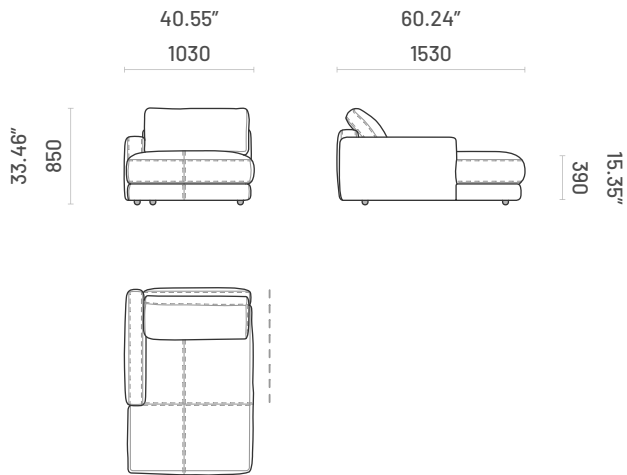

ED120.PF

Pouf with Arm End Module - Left Sided and Right Sided

ED90.CLG

Chaise Longue End Module - Left Sided and Right Sided

ED120.CLG

Chaise Longue End Module - Left Sided and Right Sided

ED90.CLF

Chaise Longue End Module - Left Sided and Right Sided