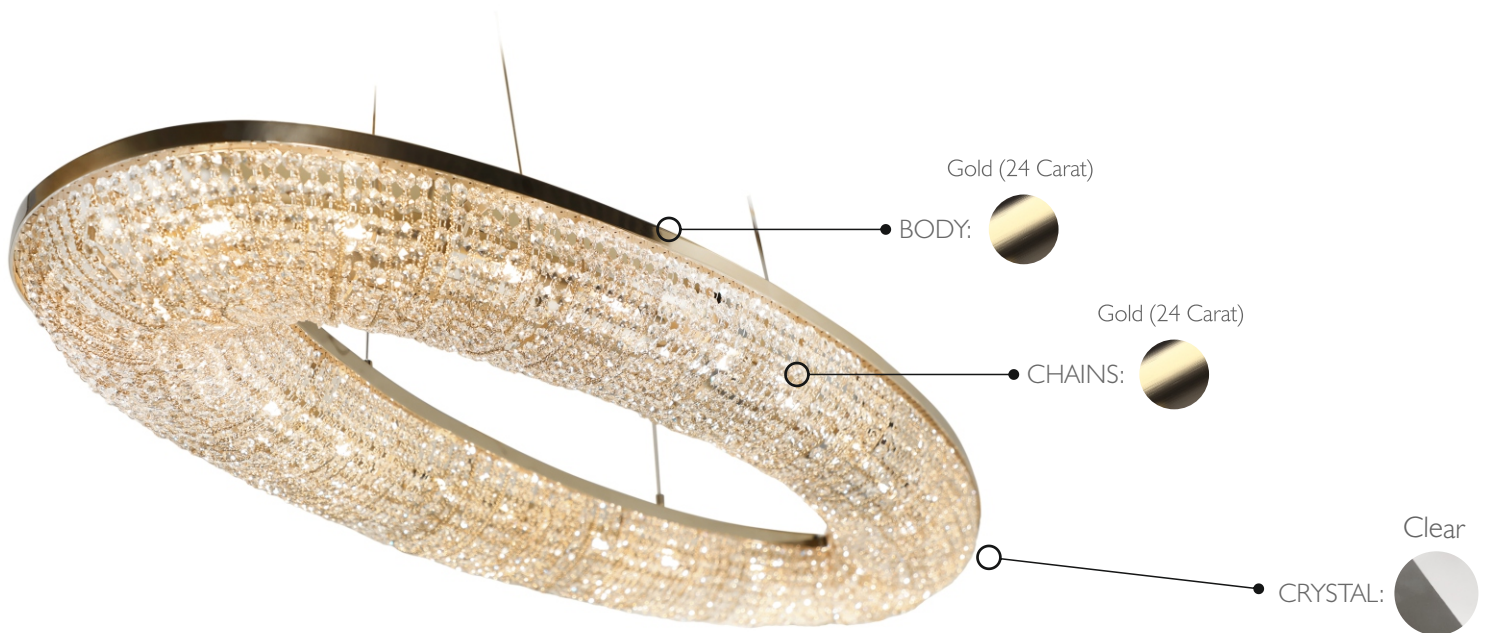

PRODUCT FINISHES & COSTUMIZATION OPTIONS

MORE FINISHES AVAILABLE HERE:

[CLICK HERE](#)