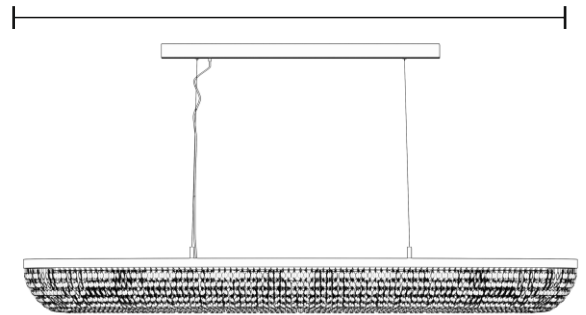

### PACKING (approx.)

Dimensions: 157 x 73 x 37 cm  
 61.8 x 28.7 x 14.5 in

Volume: 0.42 m<sup>3</sup> | 14.8 ft<sup>3</sup>

Adjustable height  
 (cables)

### HEIGHT

15 cm | 5.9 in

### WIDTH

60 cm | 23.6 in

**LENGTH**  
 140 cm | 47.2 in

CE - Products manufactured according the European norm of security EN 60 598-1.

F - Products adjusted for instalation in surfaces normally inflammable.