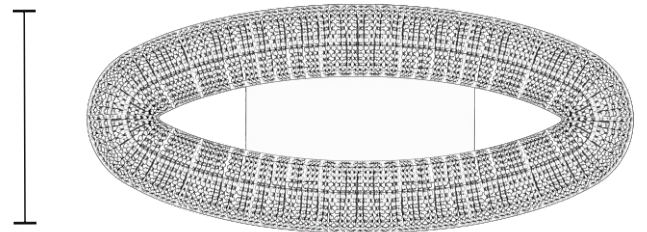

### PACKING (approx.)

Dimensions: 157 x 73 x 37 cm  
 61.8 x 28.7 x 14.5 in

Volume: 0.42 m<sup>3</sup> | 14.8 ft<sup>3</sup>

Adjustable height  
 (cables)

### HEIGHT

15 cm | 5.9 in

### WIDTH

60 cm | 23.6 in

**LENGTH**  
 140 cm | 47.2 in

CE - Products manufactured according the European norm of security EN 60 598-1.

F - Products adjusted for instalation in surfaces normally inflammable.