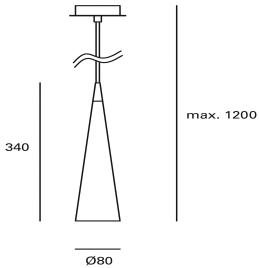

Vira

DE-0180-NEG

Pendant IP20 Vira GU10 7W Black 352lm

TECHNICAL FEATURES

Power (W) : Max. power 7W

Total power consumption of light (W) : 7W

Real lumens : 352

Real lm/W : 50

Lens / reflector angle : MEDIUM 32°

UGR : <=22

Structure material : Steel

Structure finish : Black

Max. size of light bulb : 58/50 mm

Recommended light bulb : GU10

Voltage / frequency : 100-240V/50-60Hz

Warranty : 2 Years

Energy efficiency : Light bulb not included

LUMINOTECHNIC FEATURES

Lampholder: 1 x GU10

| UGR | |
|------------------|---------------|
| S=0.250 | |
| Ceiling / cavity | 0.7 |
| Walls | 0.5 |
| Working Plane | 0.2 |
| Room dimensions | X=4H, Y=8H |
| UGR crosswise | 19.2 |
| UGR lengthwise | 19.2 |

VENTILATION FEATURES

Power used: 7W

Service value measurement standard: EN 60879:2019

LOGISTICS

Net weight (kg): 0.6

Packaged weight (kg): 0.78

Packaging: 105mm x 90mm x 360mm