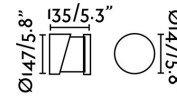

Specifications

Bulb:	1X E27 G45 MAX 15W LED
Bulb included:	No
Transformer:	Driver
Transformer included:	No
Voltage:	100-240V
IP:	65
Class:	II
Material:	Cement and opal glass diffuser
Designer:	ALEX & MANEL LLUSCÀ
Height:	135 mm
Diameter:	147 Ø
Net Weight:	1.57 kg
Volume:	0.01058 m3