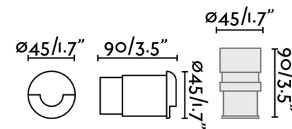

Specifications

Bulb:	LED 3W 3000K 120lms
Bulb included:	Yes
Transformer:	Driver
Transformer included:	No
Voltage:	24Vdc
IP:	67
Class:	III
Material:	316 stainless steel and glass
Designer:	
Length:	45 mm
Net Width:	90 mm
Height:	45 mm
Diameter:	45 Ø
Net Weight:	0.20 kg
Volume:	0.00050 m3