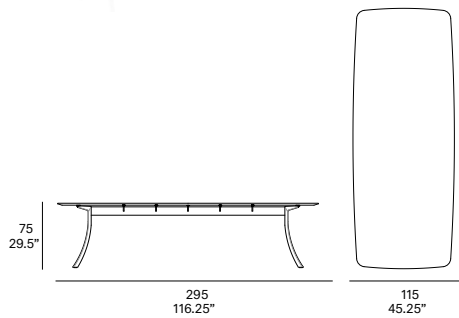

## Rectangular dining table / mesa rectangular

Lievore Altherr Molina, 2017

T920 295

Tabletop made of solid wood from European oaks with 21 mm/0.83" of section. Structure made of high resistance aluminum profile and legs of injected aluminum, finished with polyester powder. The collection is also available in a lacquered version (MDF) and in European oak plywood. Optional junction box with 2 sockets F CEE and 2 USB charger. Delivered unassembled.

### Shipment details

Qty	1 dining table (3 boxes)
Volume	0,97 m <sup>3</sup> / 34.3 ft <sup>3</sup>
Gross weight	80 kg / 176.4 lb
Net weight	61 kg / 134.5 lb

Item dimensions (width x depth x height)	295 x 115 x 75 cm 116.25" x 45.25" x 29.5"
---	---