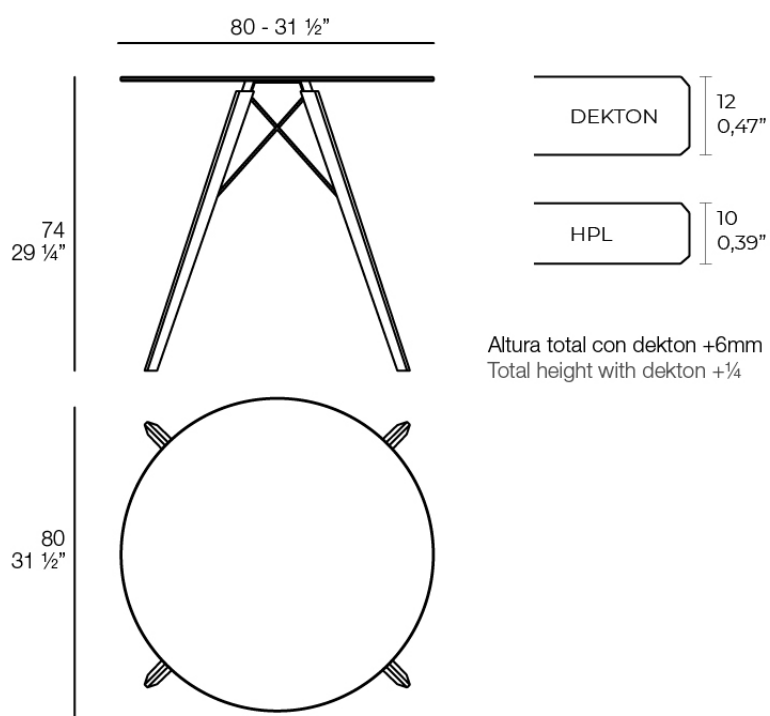

Products / Dining Tables / Faz Wood Dining Table ø80x74

Faz wood dining table ø80x74

by Ramón Esteve

Faz is a modular collection of outdoor furniture and planters designed by Ramón Esteve for Vondom. He is the architect of harmony, serenity, timelessness and universality, and he has created mineral and emphatic shapes that make Faz a design that contextualizes with homes and installations. An ambience, encircling as a result of the blissful combination of the material and lighting, so that the sole sensation would be its fusion.

Info

Description

Weight: 12.26 Kg

FAZ WOOD Mesa Comedor Ø80
FAZ WOOD Dining table Ø31 1/2"

Finishes

finishes

HPL

Ref. 54314

white

black

HPL black edge

Solid Core

Ref. 54314B

white

HPL solid core

DEKTON