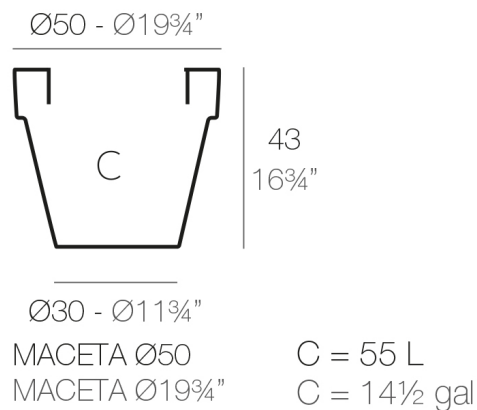

PLANTER Ø50×43

By MACETEROS

View online: <https://www.vondom.com/products/40150>

Features

Description

Pot made of polyethylene resin by rotational moulding. 100% Recyclable. Item suitable for indoor and outdoor use. Available in different finishes.

Weight

1.3 Kg

FINISHES

SIMPLE

Ref. 40150

Matt finishes pot one wall

| |
|------------|
| ICE |
| WHITE |
| BLACK |
| BRONZE |
| STEEL |
| ANTHRACITE |
| RED |
| PISTACHIO |
| ORANGE |
| KHAKI |
| NAVY |
| TAUPE |
| PLUM |
| ECRU |