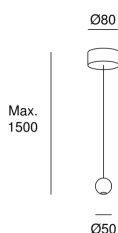

Punto Single Surface 00-7898-05-05

Pendant Punto Single Surface LED 5W 3000K Black 329lm

TECHNICAL FEATURES

Power (W) : 5W	Brand : HEP
Total power consumption of light (W) : 6.5W	Voltage / frequency : 100-277V/50-60Hz
Real lumens : 329	Power Factor : 0.60
Real lm/W : 51	Useful life : 50.000h L80B20
Correlated Colour Temperature (CCT) : LED warm-white 3000K	Max. temperature : 25°C
Dimming protocol : ON-OFF	Warranty : 5 Years
Lens / reflector angle : MEDIUM 35°	Energy efficiency : LED A++
UGR : <= 16	
Structure material : Aluminium	
Structure finish : Black	

LUMINOTECHNIC FEATURES

Light source: LED BRIDGELUX
Luminance C0°65°: 1917.6
Luminance 90°65°: 1917.6
CRI: 90
MacAdam steps: 3
Photobiological risk: RG1
UGR
UGR crosswise: 12.0
UGR lengthwise: 12.0

UGR	
S=0.250	
Ceiling / cavity	0.7
Walls	0.5
Working Plane	0.2
Room dimensions	X=4H, Y=8H
UGR crosswise	12.0
UGR lengthwise	12.0

VENTILATION FEATURES

Power used: 6.5W
Service value measurement standard: EN 60879:2019

LOGISTICS

Net weight (kg): 0.32
Packaged weight (kg): 0.47
Packaging: 170mm x 170mm x 110mm