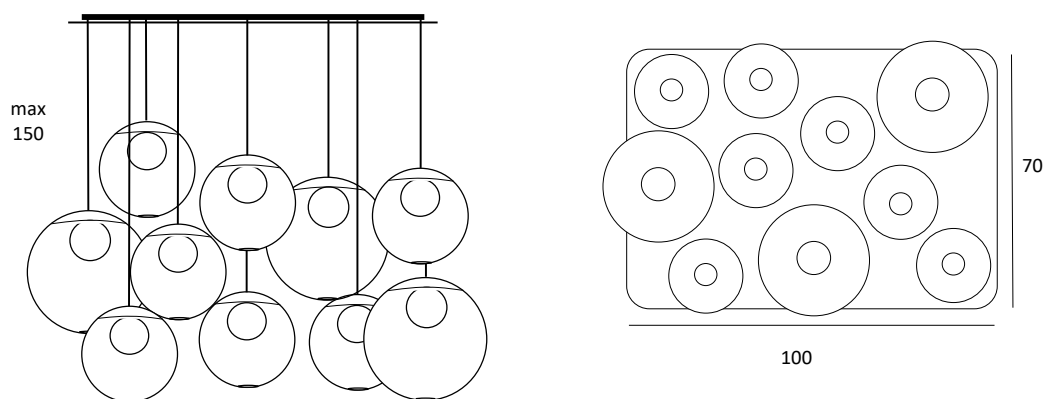

# POP S10

Sánchez Guisado arq.

## Pop S10

## POP

Material: metal y cristal · G9  
LED · Cristal: 7-Ø20 + 3-Ø30cm  
· Placa techo: 70x100cm ·  
Cable 150cm · Bombilla  
incluida

Material: metal and glass · G9  
LED · Glass: 7-Ø20 + 3-Ø30cm  
· Ceiling plate: 60x100cm ·  
Cable 150cm · Bulb included