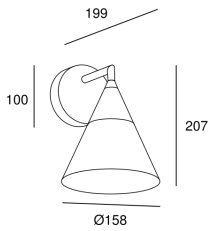

## 05-7588-DO-DO

Wall fixture Veneto LED 6.7W 2700K Polished brass 452lm

### TECHNICAL FEATURES

Power (W) : 6.7W

Total power consumption of light (W) : 8.3W

Real lumens : 452

Real lm/W : 54

Correlated Colour Temperature (CCT) : LED warm-white 2700K

Dimming protocol : ON-OFF

Lens / reflector angle : MEDIUM 36°