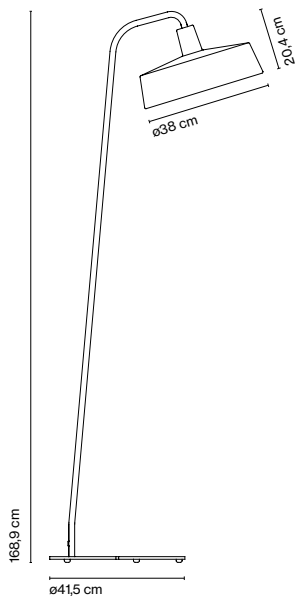

Soho

Joan Gaspar

marset

Soho 38 P

Soho 38 P

LED SMD 7,8W 700mA
2700K 1066lm (included)

Black electrical cord.

* DALI / DSI