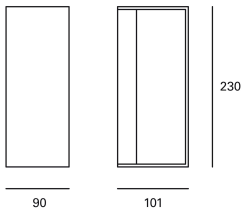

Warranty : 5 Years

Real lumens : 206

Resistant to marine environments : Yes

Real lm/W : 10

Energy efficiency : Light bulb not included

UGR : ≤ 22

Structure material : Polycarbonate + ABS

Structure finish : Urban grey

Diffuser material : Polycarbonate

Diffuser finish : Opal

Max. size of light bulb : 90/45 mm

Recommended light bulb : E27

LUMINOTECHNIC FEATURES

Lampholder: 1 x E27

VENTILATION FEATURES

Power used: 21W