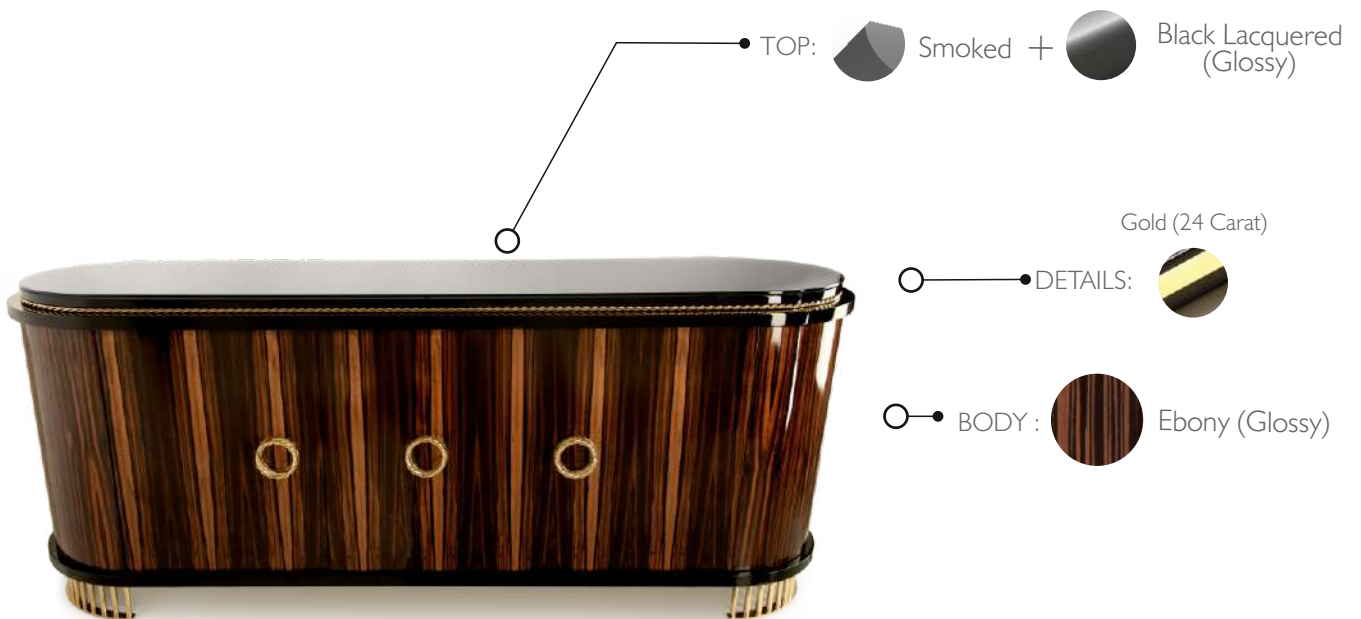

PRODUCT FINISHES & COSTUMIZATION OPTIONS

MORE FINISHES AVAILABLE HERE:
[CLICK HERE](#)