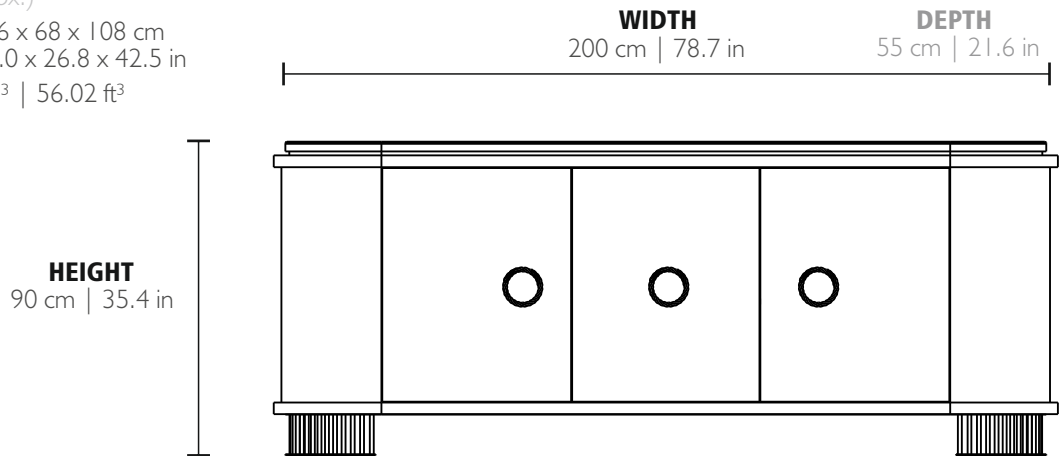

NAUTILUS SIDEBORD • FURNITURE
 REF. NAUTILUS.S

WEIGHT

Net Weight: 135kg | 297.6 lbs
 Gross Weight: 196kg | 432.1 lbs

MATERIALS

Top: Glass | Marble | Wood
 Body: Wood
 Details: Brass

PACKING (approx.)

Dimensions: 216 x 68 x 108 cm
 85.0 x 26.8 x 42.5 in
 Volume: 1.59 m³ | 56.02 ft³