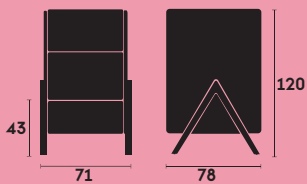

Vision

Ref. 570

Butaca tapizada. Pies haya. / Upholstered lounge chair. Beech wood legs.

Ref. 571

Butaca tapizada. Pies tubo. / Upholstered lounge chair. Tubular iron legs.

Ref. 570A

Butaca alta tapizada. Pies haya. / High upholstered lounge chair. Beech wood legs.