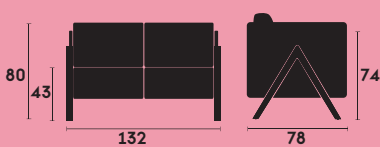

Ref. 570S

Sofá bajo tapizado. Pies haya. / Upholstered sofa. Beech wood legs.