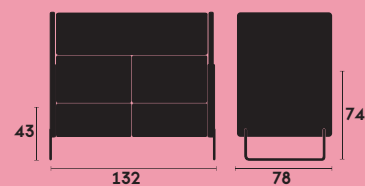

Ref. 571SA

Sofá alto tapizado. Pies tubo. / High upholstered sofa. Tubular iron legs.