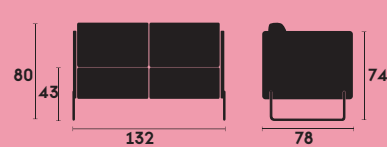

Ref. 571S

Sofá bajo tapizado. Pies tubo. / Upholstered sofa. Tubular iron legs.