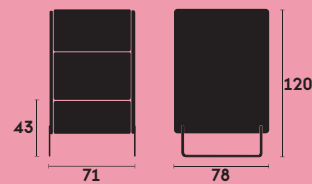

Vision

Ref. 570

Butaca tapizada. Pies haya. / Upholstered lounge chair. Beech wood legs.

Ref. 571

Butaca tapizada. Pies tubo. / Upholstered lounge chair. Tubular iron legs.

Ref. 570A

Butaca alta tapizada. Pies haya. / High upholstered lounge chair. Beech wood legs.