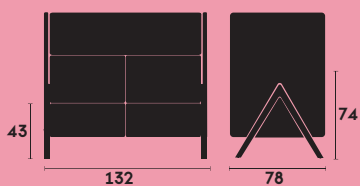

Ref. 571A

Butaca alta tapizada. Pies tubo. / High upholstered lounge chair. Tubular iron legs.

Ref. 570S

Sofá bajo tapizado. Pies haya. / Upholstered sofa. Beech wood legs.

Ref. 571S

Sofá bajo tapizado. Pies tubo. / Upholstered sofa. Tubular iron legs.