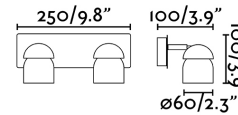

COCO Black wall lamp 2L

Ref. 40665

Collection of wall lamps created by Faro Lab. COCO has a fun design, and different finishes and versions. This black wall lamp with two lights and manufactured in steel can be pointed 350° on its horizontal axis and 90° on its vertical axis, making it ideal to adapt to each space and need.

Specifications

Bulb:	2XGU10 MAX 8W LED
Bulb included:	No
Transformer:	
Transformer included:	No
Voltage:	100-240V
IP:	20
Class:	I
Material:	Steel and ABS
Designer:	FARO TEAM
Length:	250 mm
Net Width:	100 mm
Height:	100 mm
Volume:	0.00312 m3