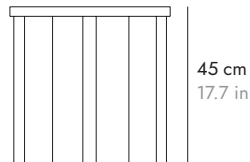

NUV400 LOW TABLE MESA BAJA