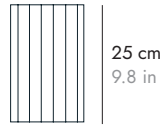

NUVOL

BY ODOSDESIGN, 2024

punt

DIMENSIONS DIMENSIONES

NUV200 VASE JARRÓN

Not suitable for containing liquids
No apto para contener líquido