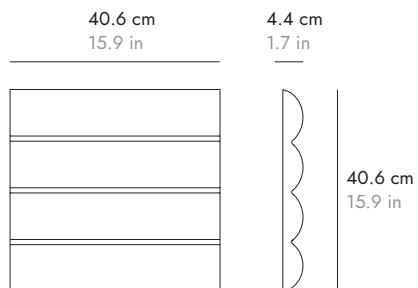

DIMENSIONS DIMENSIONES

NUV800 PANEL PANEL

NUVOL

BY ODOSDESIGN, 2024

punt

MATERIALS

White finish: Combination of automotive waste + white textile microfiber waste.

Black finish: Combination of white textile sheet waste + black textile microfiber waste.