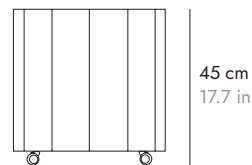

NUV500 STOOL TABURETE

With wheels Con ruedas