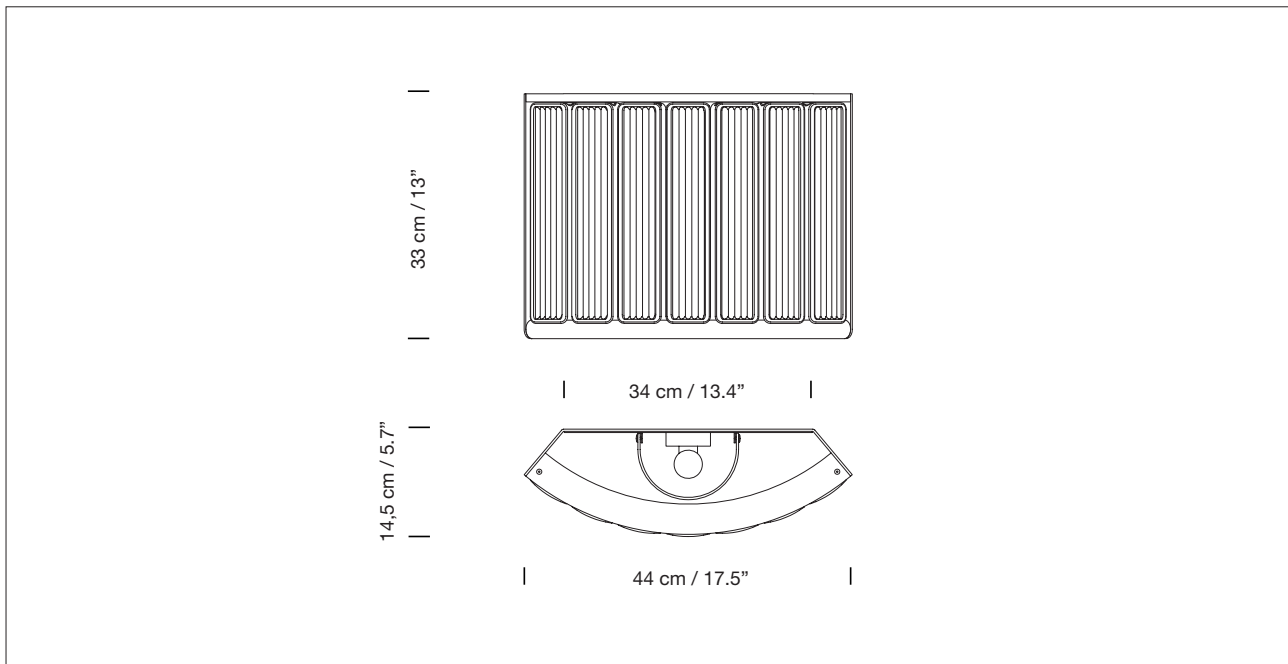

SANTA & COLE

REGULATIONS

CE

IP 20

UNE-EN 60598

UNE-EN 55015

UNE-EN 60529

Non-class 2

Dry location only

UL-1598

E-353545

MAINTENANCE

Clean with a smooth cloth. Do not use ammonia, solvents or abrasive cleaning products..

OTHERS

The lamp is delivered in different packages.

The assembly instructions are delivered with the product.

MODEL

Collection

Hanging lamps