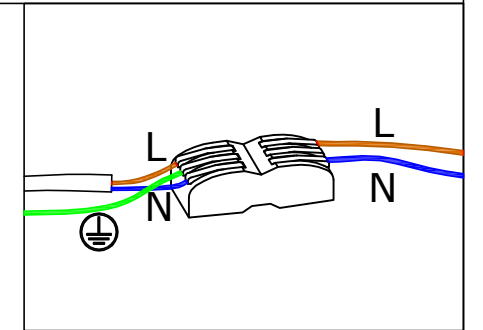

**CRAM**

**C1329/6/ORO**

**C1329/6/NEG**

**aromas**

Power: 220-240V to 24 V COB LED Strip Light 65W Dimmer

Check connections  
and polarity

**Remarks: 1 driver connects to 3 light strips.**