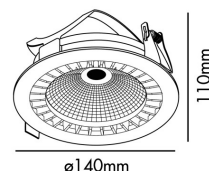

MINI-OPTIC Black downlight

LED CRI95 17/24W 2700K 56°

1810/2470 lm

Ref. 032503702

MINI-OPTIC is minimalist recessed downlight that can be moved on its horizontal axis. It allows an atmosphere perfect for retail and communal spaces to be created. Elegant, minimalist series, where the objects lit up take on a leading role. A Colour Rendering Index of 95 provides a realistic rendering of the colour. The higher the value, the better the human eye perceives the real colour of the objects it lights. With a heat temperature of 2700 K, this downlight allows warm, comfortable atmospheres to be created. The 20° version is ideal for use as accent lighting in shop windows, shopfronts, restaurants or hotels, and also in exhibition rooms or museums.

Specifications

Bulb:	LED CRI95 17-24W 1810-2470lm 2700K 56° CRI95
Bulb included:	Yes
Transformer:	Driver
Transformer included:	No
IP:	20
Class:	III
Material:	Die cast aluminium, aluminium reflector
Length:	135 mm
Net Width:	135 mm
Height:	110 mm
Diameter:	135 Ø
Net Weight:	0.61 kg
Volume:	0.00147 m3