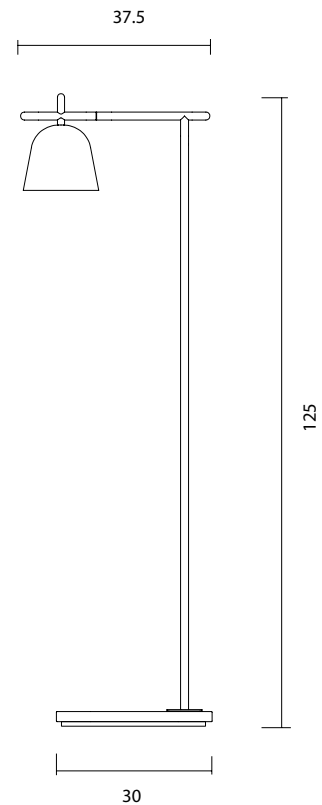

LIGHTOREAD P

by Jaime Hayon, 2016

Floor lamp. Structure in blue, black, red, or green lacquered steel. Dome in golden matt or glossy, chrome, black chrome electroplated or lacquered. Base in black, red or green marble or lacquered steel. Cob led unit included. Dimmer placed on the electrical cord.

Type: Floor lamp

Environment: Indoor

Structure: Steel

Base: Marble or steel

Voltage: 230 V

Dimmer: Included

Supply: Electrical cord with plug

Cable length: 200 cm

Light Source: LED COB 15W 2700K 1275Lm

LIGHTOREAD P

317000640961 **black - black chrome, black marble base**
317000640961 **black - golden glossy, black marble base**

6.5 kg
8 kg

*for other colour combinations contact office@parachilna.eu

CE IP-20