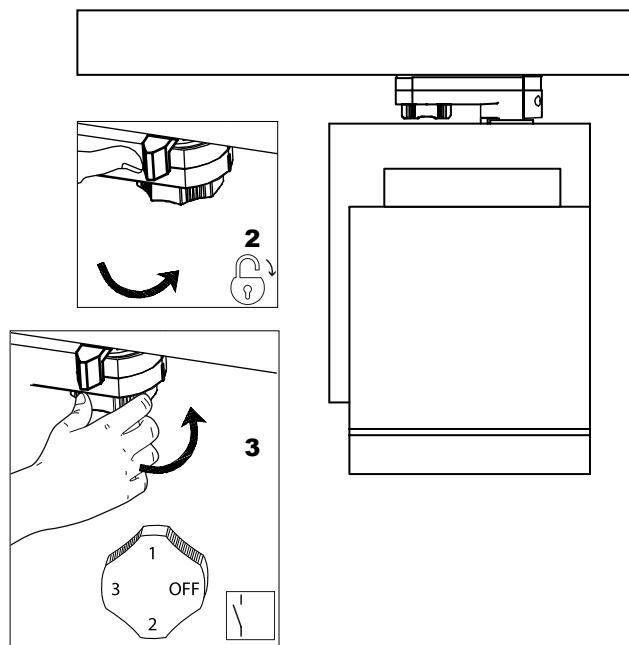

TRACK is sold separately.
Refs available in www.faro.es

TECHNICAL FEATURES - CARACTERÍSTICAS TÉCNICAS

NANO CYLINDER LED

MINI CYLINDER LED

CYLINDER LED