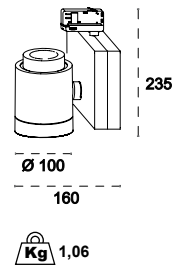

TRACK is sold separately.
Refs available in www.faro.es

TECHNICAL FEATURES - CARACTERÍSTICAS TÉCNICAS

NANO CYLINDER LED

MINI CYLINDER LED

CYLINDER LED