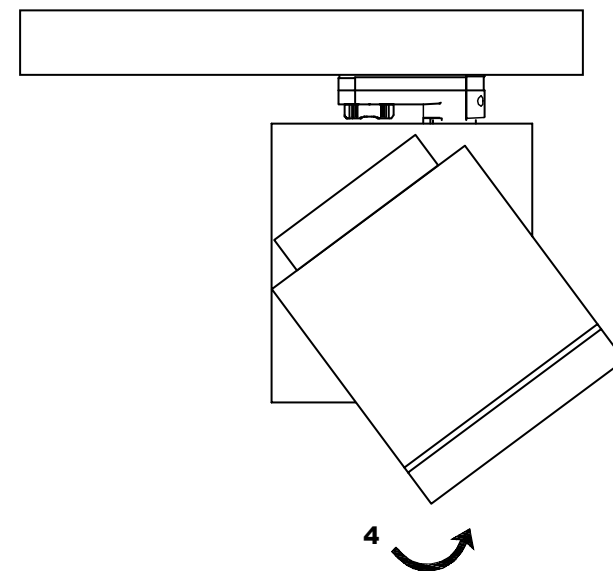

TRACK is sold separately.
Refs available in www.faro.es

TECHNICAL FEATURES - CARACTERÍSTICAS TÉCNICAS

NANO CYLINDER LED

MINI CYLINDER LED

CYLINDER LED