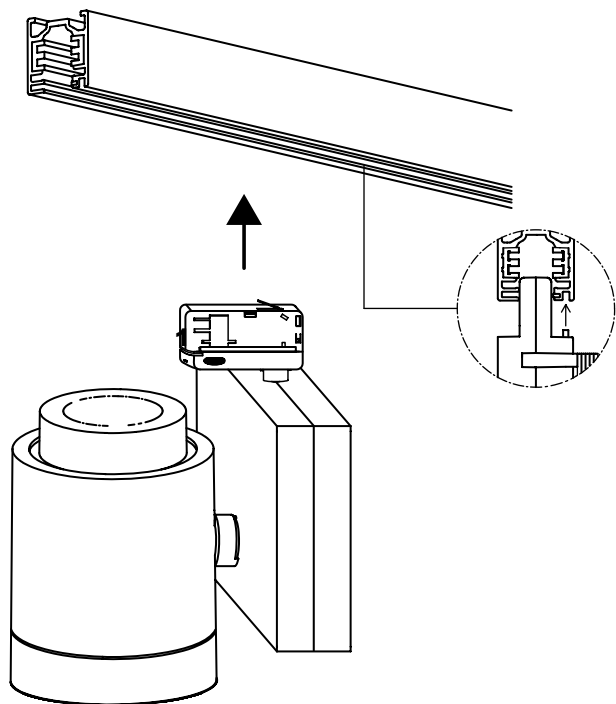

TRACK is sold separately.
Refs available in www.faro.es

TECHNICAL FEATURES - CARACTERÍSTICAS TÉCNICAS

NANO CYLINDER LED

MINI CYLINDER LED

CYLINDER LED