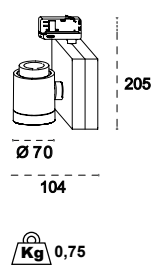

TRACK is sold separately.
Refs available in www.faro.es

TECHNICAL FEATURES - CARACTERÍSTICAS TÉCNICAS

NANO CYLINDER LED

MINI CYLINDER LED

CYLINDER LED