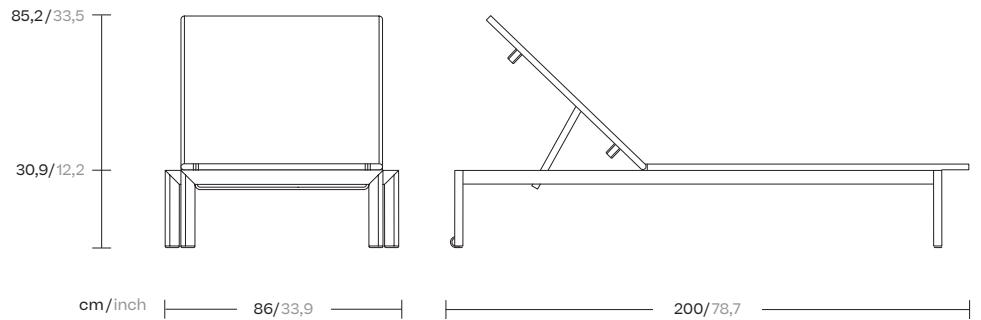

Pad

Designer
Kettal Studio

Collection
Pad

Reference
KSA700100

1/5

Kettal has made deck chairs for decades, and always of the same excellent quality. This enables us to offer a product that garners all that experience: comfort, durability, stackability and so on.

Pad is a sturdy, long-lasting deck chair system designed for relaxing in comfort. It is built to withstand continued use. The sturdy seat guys and backrest can be easily changed. The ample seat surface and sandwich-style structure make it exceptionally comfortable. With a stretch guy attached to the aluminium frame and optional cushions that add extra comfort.

cm/inch

kettal