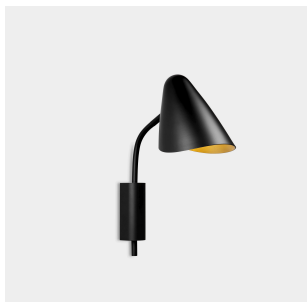

Organic

Manel Llusçà

05-7582-05-05

Wall fixture Organic E14 23W Black

TECHNICAL FEATURES

Power (W) : Max. power 23W

Total power consumption of light (W) : 23W

Structure material : Steel

Structure finish : Black

Max. size of light bulb : 120/80 mm

Recommended light bulb : E14

Smart Compatible

- 71-8221-00-00: Light For Life

Voltage / frequency : 100-240V/50-60Hz

Max. temperature : 25°C

Warranty : 5 Years