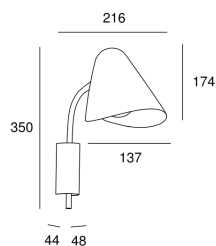

Organic

Manel Llusçà

05-7582-05-05

Wall fixture Organic E14 23W Black

TECHNICAL FEATURES

Power (W) : Max. power 23W

Total power consumption of light (W) : 23W

Structure material : Steel

Structure finish : Black

Max. size of light bulb : 120/80 mm

Recommended light bulb : E14

Smart Compatible

- 71-8221-00-00: Light For Life

Voltage / frequency : 100-240V/50-60Hz

Max. temperature : 25°C

Warranty : 5 Years

Energy efficiency : A++

LUMINOTECHNIC FEATURES

Lampholder: 1 x E14

VENTILATION FEATURES

Power used: 23W

Service value measurement standard: EN 60879:2019

LOGISTICS

Net weight (kg): 0.73

Packaged weight (kg): 1.73

Packaging: 400mm x 250mm x 200mm