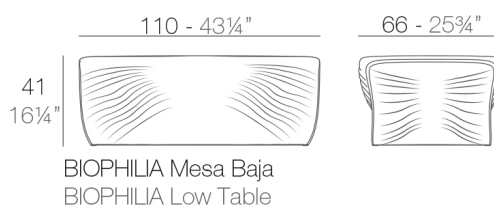

Weight

15 Kg

FINISHES

BASIC

Ref. 59004

Matt Polyethylene

- ICE
- WHITE
- BLACK
- BRONZE
- STEEL
- ANTHRACITE
- RED
- PISTACHIO
- ORANGE
- KHAKI
- NAVY
- TAUPE
- PLUM
- ECRU

 BEIGE