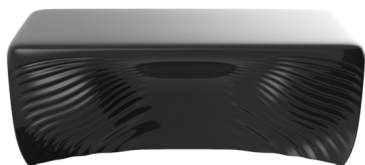

BIOPHILIA COFFEE TABLE 101x67x

By Ross Lovegrove

The BIOPHILIA Collection explores a new avenue of design that forms a dialogue between time, shape and space. It combines the trend-setting natural design of the Sagrada Família by Antonio Gaudi, VONDOM's expertise in advanced rotational moulding technology and the ongoing line of research of digital transference into contemporary design. Taken out of craft and into the 21st century's progressive domain of polymerization and industry, BIOPHILIA is a collection that acknowledges this lineage but pushes the boundaries between material structure and shape into a new modern territory as yet unseen, diametrically opposed to modernism in its expression.s.

View online: <https://www.vondom.com/products/59004>

Features

Description

Made of polyethylene resin by rotational moulding. 100% Recyclable. Item suitable for indoor and outdoor use. Available in different finishes.

Weight

15 Kg

FINISHES

BASIC

Ref. 59004

Matt Polyethylene

- ICE
- WHITE
- BLACK
- BRONZE
- STEEL
- ANTHRACITE
- RED
- PISTACHIO
- ORANGE
- KHAKI
- NAVY
- TAUPE
- PLUM
- ECRU

 BEIGE