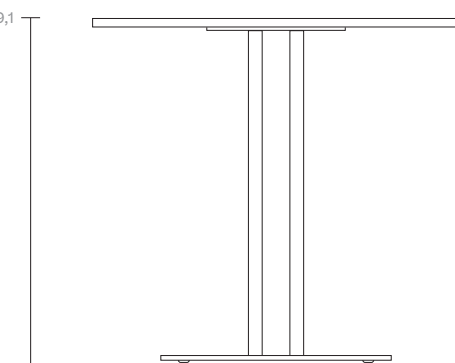

# Dining table square base

Designer  
Michael Anastassiades

Collection  
Ringer

Reference  
KS7700300

1/3

cm/inch

The Ringer Collection is the first collaboration between Kettal and Michael Anastassiades, and was conceived as a minimal approach to Café dining furniture.

74 / 29,1

cm/inch

50 / 19,6

80 / 31,5

90 / 35,4

94 / 37

kettal