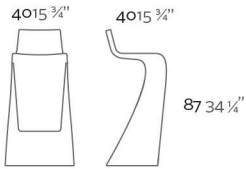

WING Bar Stool
WING Taburete

FINISHES ACABADOS

COLOURS COLORES

BASIC

LACQUERED / LACADO

LIGHT / LUZ, LED RGB, LED DMX, BATTERY BATERIA