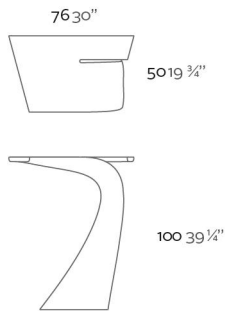

WING Bar Table
WING Mesa Alta

REFERENCE*

REFERENCIA*

53032	53032F	53032W	53032L	53032D
53032Y				

ReferenceX, for example 0000A ReferenciaX, ejemplo 0000A.

* A: BASIC R: AUTORRIEGO F: LACADO W:LUZ L: LEDS B: FULL WHITE G: GLASS

FINISHES ACABADOS

COLOURS COLORES

BASIC

LACQUERED / LACADO

LIGHT / LUZ, LED RGB, LED DMX, BATTERY BATERIA