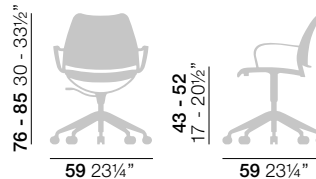

DIMENSIONS

PACKING

1-4 Gas sidechair = 1 box

BOX 1:
Size: 52 x 88 x 99 cm
Volume: 0,36 m³
Weight (with 1 chair): 4 kg
Weight (with 4 chair): 16 kg

1-4 Gas armchair = 1 box

BOX 1:
Size: 60 x 69 x 98 cm
Volume: 0,4 m³
Weight (with 1 chair): 4 kg
Weight (with 4 chair): 16 kg

1 Gas task chair = 1 box

BOX 1:
Size: 57 x 59 x 79 cm
Volume: 0,27 m³
Weight: 11 kg

1 Gas auto-return chair = 1 box

BOX 1:
Size: 57 x 59 x 79 cm
Volume: 0,27 m³
Weight: 11 kg