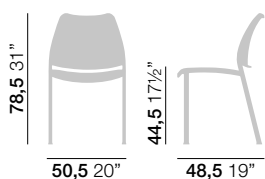

TROLLEY

Plastic Gas: can be stacked up to 20 units on trolley.
Upholstered Gas: can be stacked up to 10 units on trolley.

TROLLEY	CODE
For 1 set of 20 chairs:	542

DIMENSIONS

PACKING

1-4 Gas sidechair = 1 box