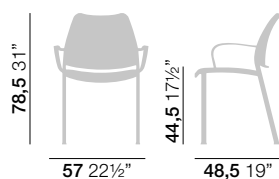

TROLLEY

Plastic Gas: can be stacked up to 20 units on trolley.
Upholstered Gas: can be stacked up to 10 units on trolley.

TROLLEY	CODE
For 1 set of 20 chairs:	542

DIMENSIONS

PACKING

1-4 Gas sidechair = 1 box