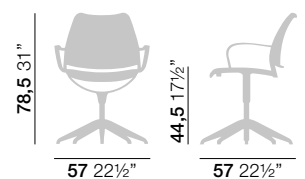

TROLLEY

Plastic Gas: can be stacked up to 20 units on trolley.
Upholstered Gas: can be stacked up to 10 units on trolley.

TROLLEY	CODE
For 1 set of 20 chairs:	542

DIMENSIONS

PACKING

1-4 Gas sidechair = 1 box