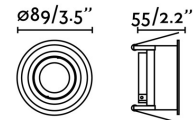

Specifications

Bulb:	1 X GU10 MAX 8W LED
Bulb included:	No
Transformer:	
Transformer included:	No
Voltage:	100-240V
Operating Frequency:	50/60Hz
IP:	20
Class:	II
Material:	Metal
Designer:	
Recommended bulb:	
Height:	55 mm
Diameter:	89 Ø
Net Weight:	0.25 kg
Volume:	0.00098 m3