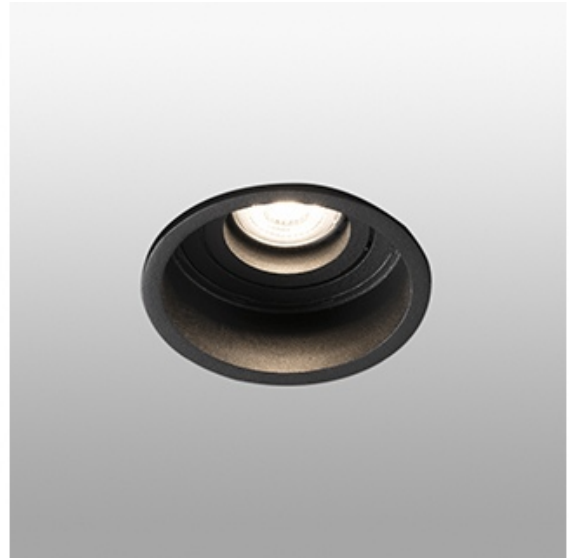

HYDE Black orientable round recessed lamp

Ref. 40119

Round recessed light with simple design, enabling it to be discreetly integrated into the ceiling. This downlight has IP44 and is orientable. Finished in black.

Specifications

Bulb:	1 X GU10 MAX 8W LED
Bulb included:	No
Transformer:	
Transformer included:	No
Voltage:	100-240V
Operating Frequency:	50/60Hz
IP:	20
Class:	II
Material:	Metal
Designer:	
Recommended bulb:	
Height:	55 mm
Diameter:	89 Ø
Net Weight:	0.25 kg
Volume:	0.00098 m3