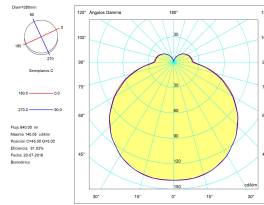

### TECHNICAL FEATURES

Power (W) : Max. power 40W

Total power consumption of light (W) : 80W

Real lumens : 840

Real lm/W : 11

Lens / reflector angle : HORIZONTAL 131°

UGR : <=19

Structure material : Steel

### LUMINOTECHNIC FEATURES

Lampholder: 2 x E27

Luminance C0°65°: 1556

Luminance 90°65°: 1510

UGR	
S=0.250	
Ceiling / cavity	0.7
Walls	0.5
Working Plane	0.2
Room dimensions	X=4H, Y=8H
UGR crosswise	18.0
UGR lengthwise	17.8