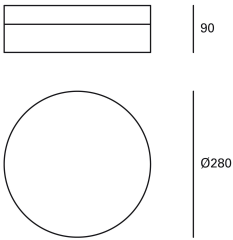

### TECHNICAL FEATURES

Power (W) : Max. power 40W

Total power consumption of light (W) : 80W

Real lumens : 840

Real lm/W : 11

Lens / reflector angle : HORIZONTAL 131°

UGR : <=19

Structure material : Steel

Structure finish : Blanco

Diffuser material : Glass

Diffuser finish : Opal

Max. size of light bulb : 140/60 mm

Recommended light bulb : E27

Voltage / frequency : 100-240V/50-60Hz

Warranty : 5 Years

Energy efficiency : Light bulb not included

### LUMINOTECHNIC FEATURES

Lampholder: 2 x E27

Luminance C0°65°: 1556

Luminance 90°65°: 1510

UGR	
S=0.250	
Ceiling / cavity	0.7
Walls	0.5
Working Plane	0.2
Room dimensions	X=4H, Y=8H
UGR crosswise	18.0
UGR lengthwise	17.8