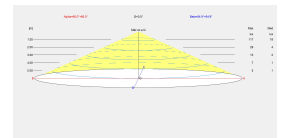

Structure finish : Blanco

Diffuser material : Glass

Diffuser finish : Opal

Max. size of light bulb : 140/60 mm

Recommended light bulb : E27

Voltage / frequency : 100-240V/50-60Hz

Warranty : 5 Years

Energy efficiency : Light bulb not included

### LUMINOTECHNIC FEATURES

Lampholder: 2 x E27

Luminance C0°65°: 1556

Luminance 90°65°: 1510

UGR	
S=0.250	
Ceiling / cavity	0.7
Walls	0.5
Working Plane	0.2
Room dimensions	X=4H, Y=8H
UGR crosswise	18.0
UGR lengthwise	17.8