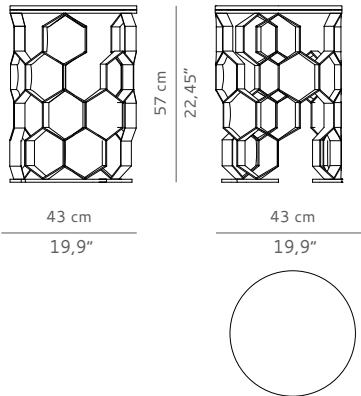

CASEGOODS UPHOLSTERY LIGHTING RUGS ART ACCESSORIES

MANUKA | SIDE TABLE

With miraculous healing effects, Manuka is one of the most unique and beneficial forms of honey in the world. Made from a flower that only grows in New Zealand, it is a treasure many desire. As is the MANUKA Side Table, an exquisite piece that resembles a glorious beehive. Its matte brass structure and bronze glass base make it the perfect fit for a modern interior design. Create a bold ambiance by adding this exclusive piece to your home decor.

DIMENSIONS

WIDTH 43 cm | 19,9"
DEPTH 43 cm | 19,9"
HEIGHT 57 cm | 22,45"

MATERIALS

Structure: Matte brass.
Top: Bronze glass.

PACKAGING

DIMENSIONS W 50 cm | 19,7" D 50 cm | 19,7" H 64 cm | 25,2"
VOLUME 0,16 m³ | 5,65 ft³
WEIGHT 15 kg | 33,07 lb

LEAD TIME

Production time is between 6 to 8 weeks for BRABBU collections.
Delivery time is not included.

All of our furniture can be made to measure and it is available in different finishes.
Please note that the colours and materials shown are for reference only and small variations may occur.